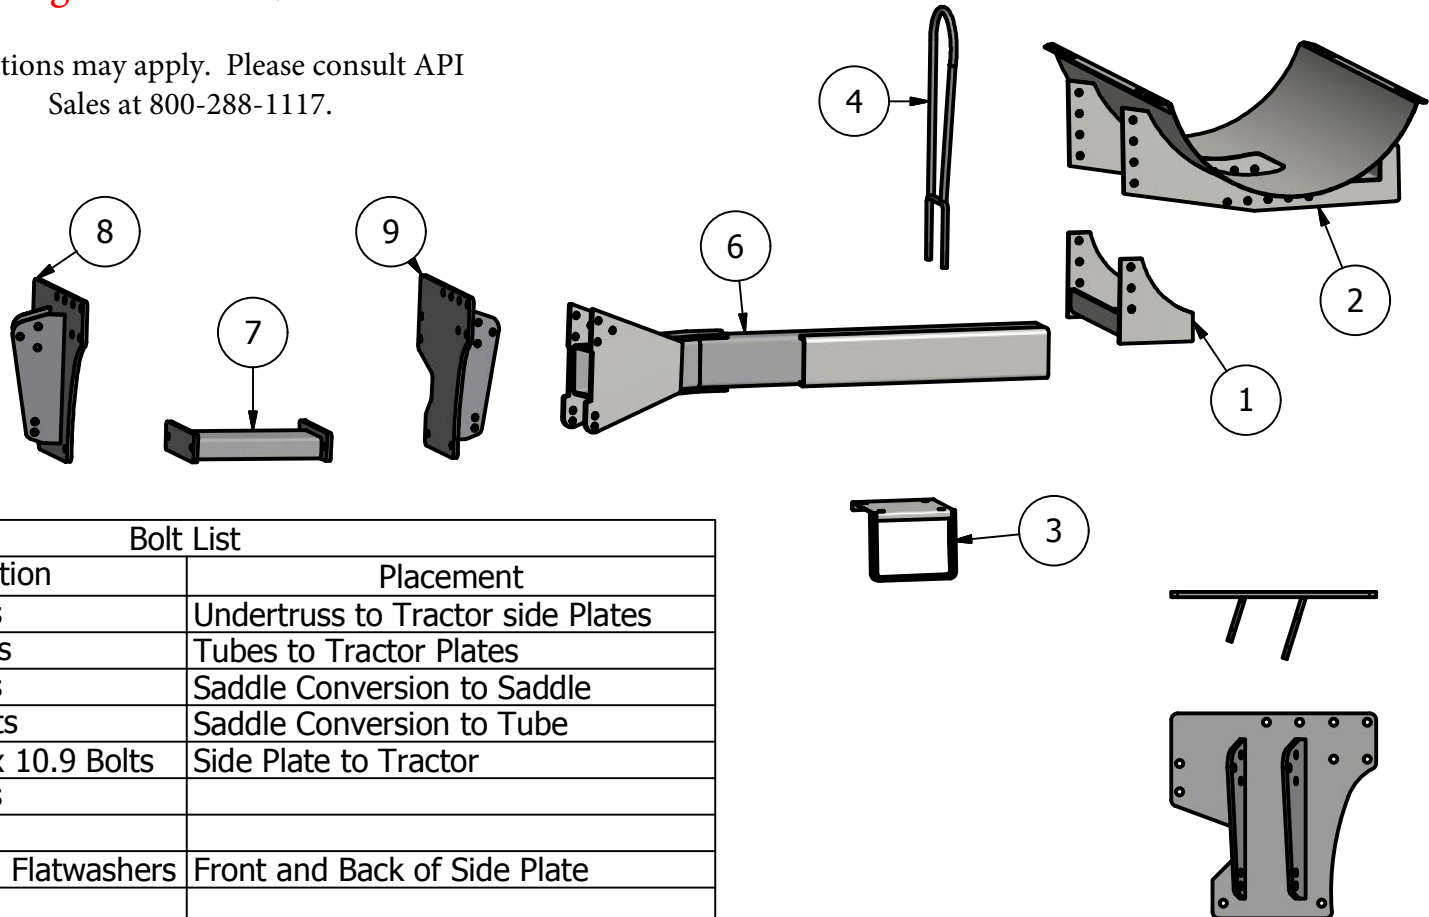

# Side Mount John Deere 6130R,6140R,6150R, 6170R,6190R,6210R

**Price List**  
**300 gal w/Tanks \$646800**

Limitations may apply. Please consult API  
Sales at 800-288-1117.

PARTS LIST			
ITEM	QTY	PART NUMBER	DESCRIPTION
1	2	10-1800	Saddle Conv.
2	2	10-1011	300 Saddle, Green
3	1	30-1903	Step bottom Bracket
4	1	30-1902	Step Handle
5	1	10-1023R	JD 6R Tube RH
6	1	10-1023L	JD 6R Tube LH
7	1	10-1207	JD 6R UnderTruss
8	1	10-1521R	JD 6R Side Plate RH
9	1	10-1521L	JD 6R Side Plate LH

Bolt List

QTY	Description	Placement
4	3/4 x 2 1/2 Bolts	Undertruss to Tractor side Plates
20	3/4 x 2 1/2 Bolts	Tubes to Tractor Plates
12	3/4 x 2 1/2 Bolts	Saddle Conversion to Saddle
4	3/4 x 7 x 9 Ubolts	Saddle Conversion to Tube
16	20mm x 60mm x 10.9 Bolts	Side Plate to Tractor
44	3/4 Lockwashers	
44	3/4 Nuts	
28	20mm Hardened Flatwashers	Front and Back of Side Plate
12	20mm Hex Nuts	
2	3M Non-Skid Pads	on Tubes
4	Nylon Strap Assembly	

300 ID: JD-6R-1214-SMS-300R