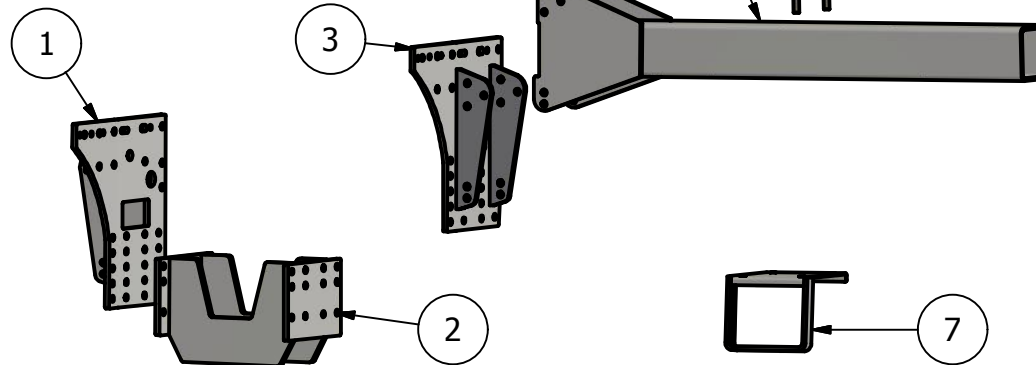

Side Mount

John Deere
7600,7700,7800
7610,7710,7810

PARTS LIST

ITEM	QTY	PART NUMBER	DESCRIPTION
1	1	10-1509R	JD 30/60-7000 HC Side Plate R
2	1	10-1203	JD 30/60 Undertruss
3	1	10-1509L	JD30/60-7000 HC Side Plate L
4	2	10-1022	7x7x6' tube
5	2	10-1800	Saddle Conv.
6	2	10-1011	300 Saddle
7	1	30-1903	Step bottom Bracket
8	1	30-1902	Step Handle

Price List

300 gal w/Tanks $6468.00

Bolt List

QTY	Description	Placement
14	3/4 x 2 1/2 Bolts	Side Plate to Tractor
6	20mm x 60mm x 10.9 Bolts	Side Plate to Tractor
24	3/4 x 2 1/2 Bolts	Undertruss to Tractor side Plates
20	3/4 x 2 1/2 Bolts	Tubes to Tractor Plates
12	3/4 x 2 1/2 Bolts	Saddle Conversion to Saddle
4	3/4 x 7 x 9 Ubolts	Saddle Conversion to Tube
78	3/4 Lockwashers	
78	3/4 Nuts	
6	20 mm Hardened Flatwashers	
2	3M Non-Skid Pads	on Tubes
4	Nylon Strap Assembly	

300 ID: JD-7000-9203-SMS-300R

Limitations may apply.
Please consult API Sales
at 800-288-1117.