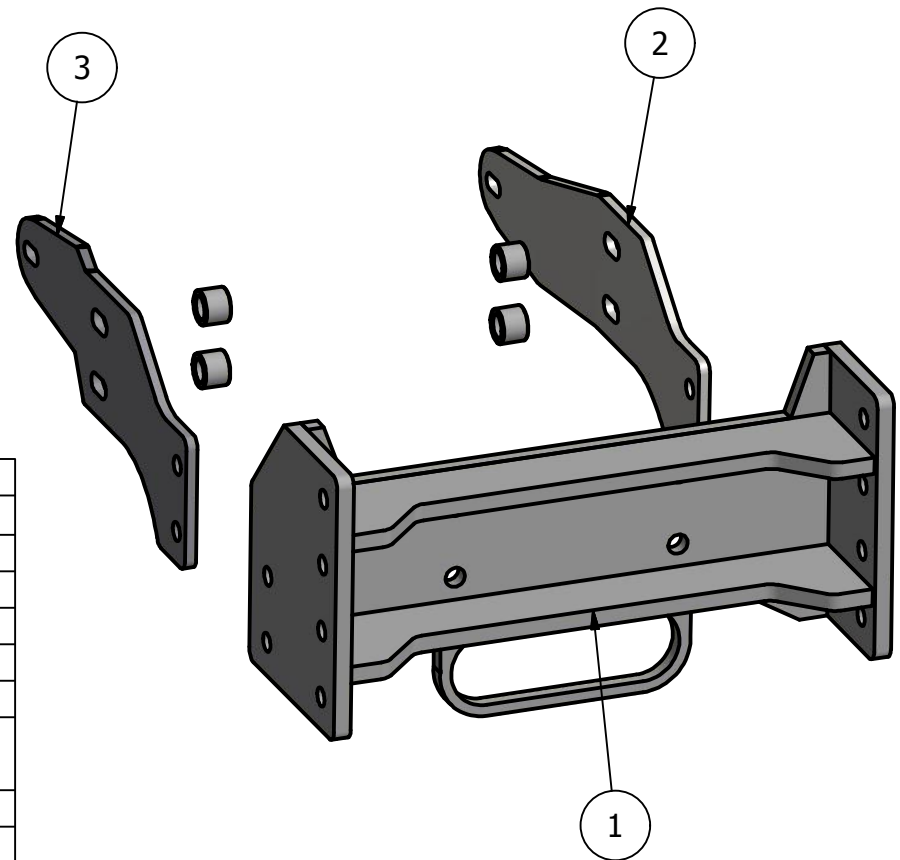

Front Mount Conv. W/O Weight Bracket

John Deere
7220,7320,7420,7520
7130,7230,7330
7130 Premium,7230 Premium,
7330 Premium,7430 Premium,
7530 Premium

CONV ID: JD-7000PWO-0311-FM-CONV

PARTS LIST			
ITEM	QTY	PART NUMBER	DESCRIPTION
1	1	10-1303	Front Mount Bracket 7130
2	1	10-1713L	Front Mount side brace LH
3	1	10-1713R	Front Mount side brace RH

Price List
\$1308.00

Limitations may apply. Please consult
API Sales at 800-288-1117.

Bolt List		
QTY	Description	Placment
4	20mm x 110mm x 10.9 Bolts	Side Brace to Tractor
4	20mm x 60mm x 10.9 Bolts	Side Brace to Tractor
2	16mm x 45mm x 10.9 Bolts	Side Brace to Tractor
8	20mm Hardened Flatwashers	Side Brace to Tractor
10	3/4 x 2 1/2 Bolts	Saddle to Front Bracket
2	3/4 x 2 Bolts	2 Bottom Holes Side Brace to Front Bracket
12	3/4 Lockwashers	
12	3/4 Nuts	
4	Side Brace Spacer	Side Brace to Side of Tractor