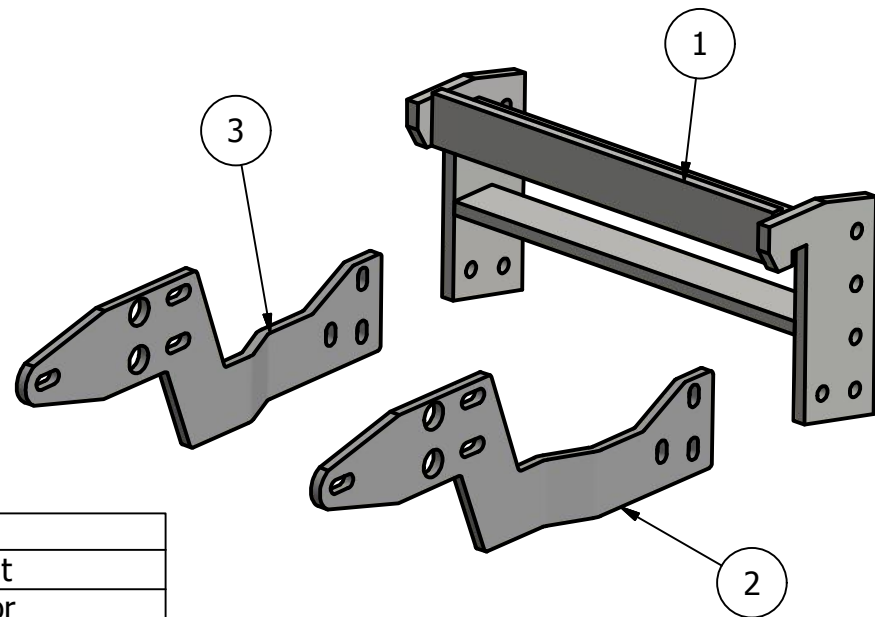

Front Mount Conv. With Weight Bracket

John Deere
7200,7400
7210,7410,7510

CONV ID: JD-7000-9302-FM-CONV

Bolt List		
QTY	Description	Placement
6	20mm x 60mm x 10.9 Bolts	Side Brace to Tractor
6	20mm Hardened Flatwashers	Side Brace to Tractor
4	3/4 x 2 1/2 Bolts	Saddle to Hook
6	3/4 x 3 Bolts	Saddle to Hook & Side Brace
10	3/4 Flat Washers	
10	3/4 Lockwashers	
10	3/4 Nuts	
2	Nylon Straps	

PARTS LIST			
ITEM	QTY	PART NUMBER	DESCRIPTION
1	1	10-1302	JD 7000/30-60 Hook
2	1	10-1706R	JD 7200-7400 FM Side Brace
3	1	10-1706L	JD 7200-7400 FM Side Brace

PriceList
\$1208.00

Limitations may apply. Please consult
API Sales at 800-288-1117.