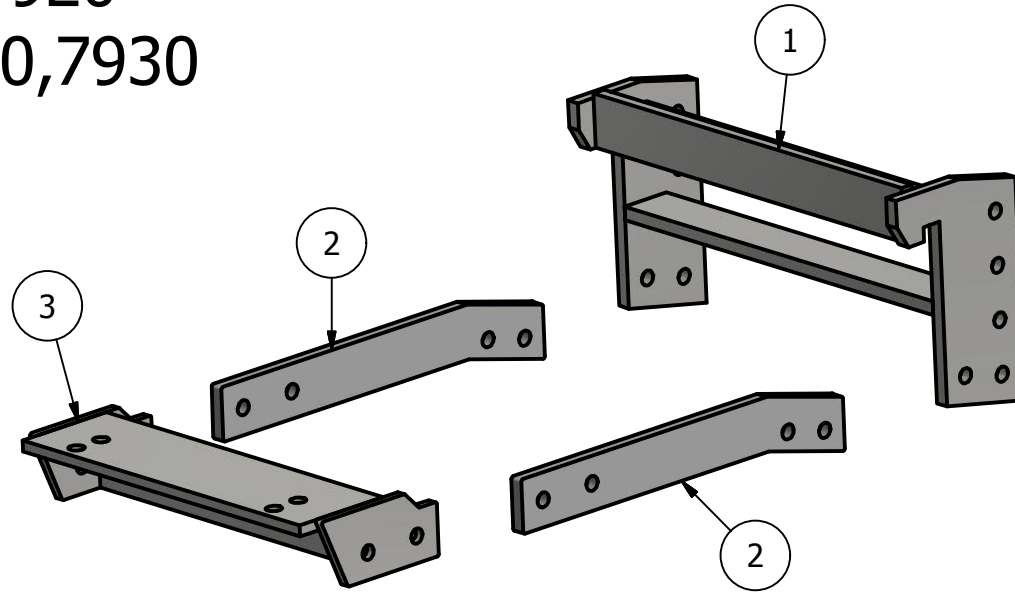

Front Mount Conv.

PARTS LIST			
ITEM	QTY	PART NUMBER	DESCRIPTION
1	1	10-1302	JD 7000/30-60 Hook
2	2	10-1708	JD7720,7820,7920 Front Side Brace
3	1	10-1605	JD7720,7820,7920 Front Side Brace Bracket

John Deere
7720,7820,7920
7630,7730,7830,7930

Price List
\$1208.00

Bolt List		
QTY	Description	Placement
4	20mm x 45mm x 10.9 Bolts	Bracket under Tractor
4	20mm Hardened Flatwashers	Bracket under Tractor
4	3/4 x 3 Bolts	Side Brace to Front Bracket
4	3/4 x 2 1/2 Bolts	Side Brace to Hook & Saddle
6	3/4 x 2 1/2 Bolts	Hook to Saddle
14	3/4 Lockwashers	
14	3/4 Nuts	