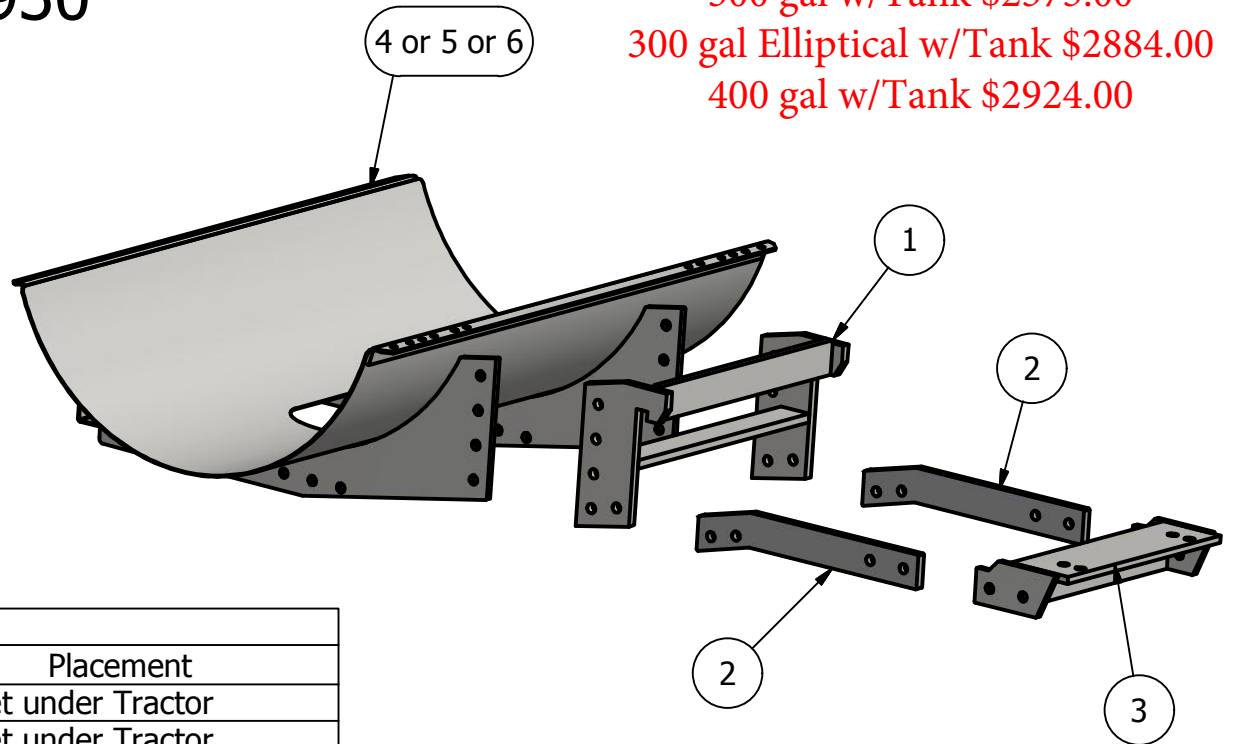

Front Mount

John Deere
7720,7820,7920

7630,7730,7830,7930

PARTS LIST			
ITEM	QTY	PART NUMBER	DESCRIPTION
1	1	10-1302	JD 7000/30-60 Hook
2	2	10-1708	JD7720,7820,7920 Front Side Brace
3	1	10-1605	JD7720,7820,7920 Front Side Brace Bracket
4	1	10-1011	300 Saddle
5	1	10-1012E	300 Ellip Saddle
6	1	10-1013	400 Saddle

Price List

300 gal w/Tank \$2575.00
300 gal Elliptical w/Tank \$2884.00
400 gal w/Tank \$2924.00

300 ID: JD-7000-0311-FM-300R
300E ID: JD-7000-0311-FM-300E
400 ID: JD-7000-0311-FM-400R

Bolt List		
QTY	Description	Placement
4	20mm x 45mm x 10.9 Bolts	Bracket under Tractor
4	20mm Hardened Flatwashers	Bracket under Tractor
4	3/4 x 3 Bolts	Side Brace to Front Bracket
4	3/4 x 2 1/2 Bolts	Side Brace to Hook & Saddle
6	3/4 x 2 1/2 Bolts	Hook to Saddle
14	3/4 Lockwashers	
14	3/4 Nuts	
2	Nylon Straps	