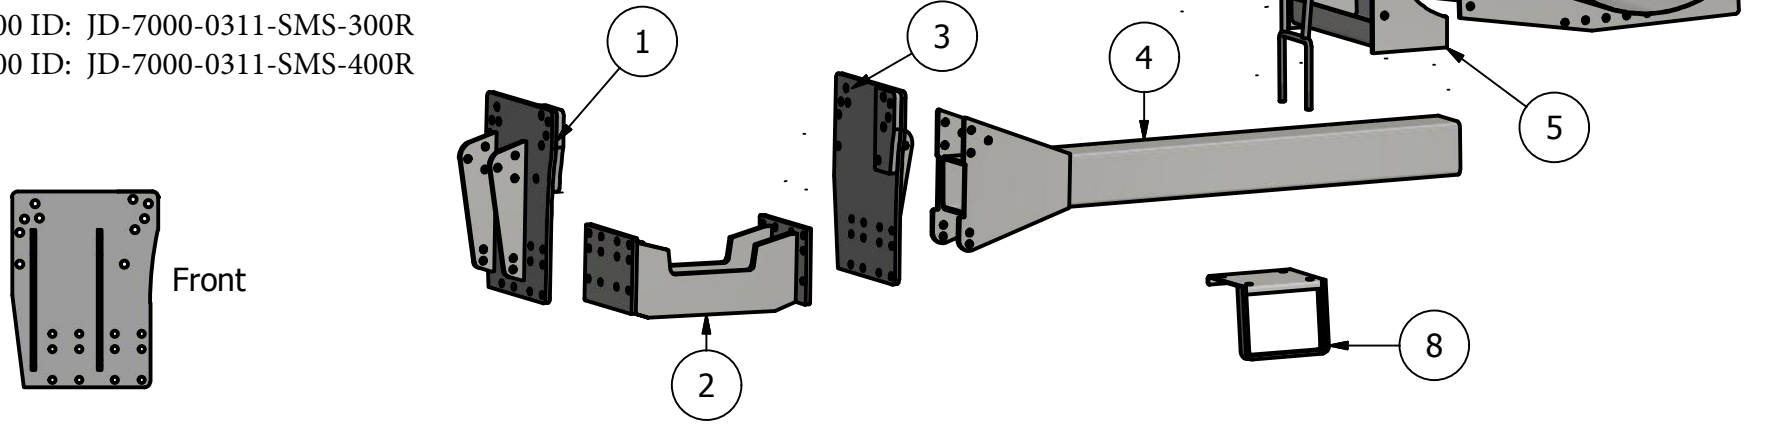

Side Mount John Deere 7720,7820,7920 7630,7730,7830,7930

PARTS LIST			
ITEM	QTY	PART NUMBER	DESCRIPTION
1	1	10-1508R	JD7720,7820,7920 HC Side Plate R
2	1	10-1205	JD 7720,7820,7920 HC Undertruss
3	1	10-1508L	JD7720,7820,7920 HC Side Plate L
4	2	10-1022	7x7x6' tube
5	2	10-1800	Saddle Conv.
6	2	10-1011	300 Saddle
7	2	10-1013	400 Saddle
8	1	30-1903	Step bottom Bracket
9	1	30-1902	Step Handle

Bolt List		
QTY	Description	Placement
10	20mm x 75mm x 10.9 Bolts	Side Plate to Tractor
10	20mm x 60mm x 10.9 Bolts	Side Plate to Tractor
20	20mm Hardened Flatwashers	Side Plate to Tractor
24	3/4 x 2 1/2 Bolts	Undertruss to Side Plate
20	3/4 x 2 1/2 Bolts	Side Plate to Tube
12	3/4 x 2 1/2 Bolts	Conv. to Saddle
4	3/4 x 7 x 9 Ubolt	Tube to Conv
64	3/4 Lockwashers	
64	3/4 Nuts	
4	Nylon Straps	
2	3M Non Skid Pads	on 6 ft Tube

Price List

300 gal w/Tanks $6468.00
400 gal w/Tanks $7168.00

Limitations may apply. Please consult API Sales at 800-288-1117.

300 ID: JD-7000-0311-SMS-300R
400 ID: JD-7000-0311-SMS-400R