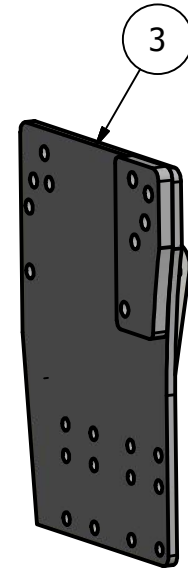

Side Mount Conv.

John Deere
7720,7820,7920
7630,7730,7830,7930

PARTS LIST

ITEM	QTY	PART NUMBER	DESCRIPTION
1	1	10-1508R	JD7720,7820,7920 HC Side Plate R
2	1	10-1205	JD 7720,7820,7920 HC Undertruss
3	1	10-1508L	JD7720,7820,7920 HC Side Plate L

Price List
\$1818.00

Front

CONV ID: JD-7000-0311-SMS-CONV

Bolt List

QTY	Description	Placement
10	20mm x 75mm x 10.9 Bolts	Side Plate to Tractor
10	20mm x 60mm x 10.9 Bolts	Side Plate to Tractor
20	20mm Hardened Flatwashers	Side Plate to Tractor
24	3/4 x 2 1/2 Bolts	Undertruss to Side Plate
24	3/4 Lockwashers	
24	3/4 Nuts	