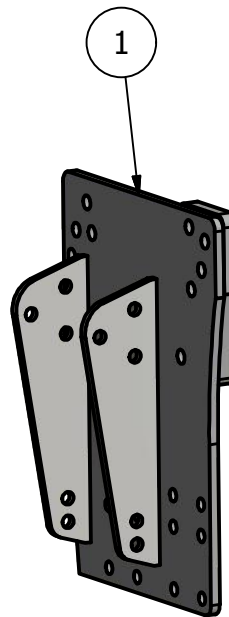

Side Mount Conv.

John Deere
7720,7820,7920
7630,7730,7830,7930

PARTS LIST

ITEM	QTY	PART NUMBER	DESCRIPTION
1	1	10-1508R	JD7720,7820,7920 HC Side Plate R
2	1	10-1205	JD 7720,7820,7920 HC Undertruss
3	1	10-1508L	JD7720,7820,7920 HC Side Plate L

Price List
\$1818.00

Front

CONV ID: JD-7000-0311-SMS-CONV

Bolt List

QTY	Description	Placement
10	20mm x 75mm x 10.9 Bolts	Side Plate to Tractor
10	20mm x 60mm x 10.9 Bolts	Side Plate to Tractor
20	20mm Hardened Flatwashers	Side Plate to Tractor
24	3/4 x 2 1/2 Bolts	Undertruss to Side Plate
24	3/4 Lockwashers	
24	3/4 Nuts	