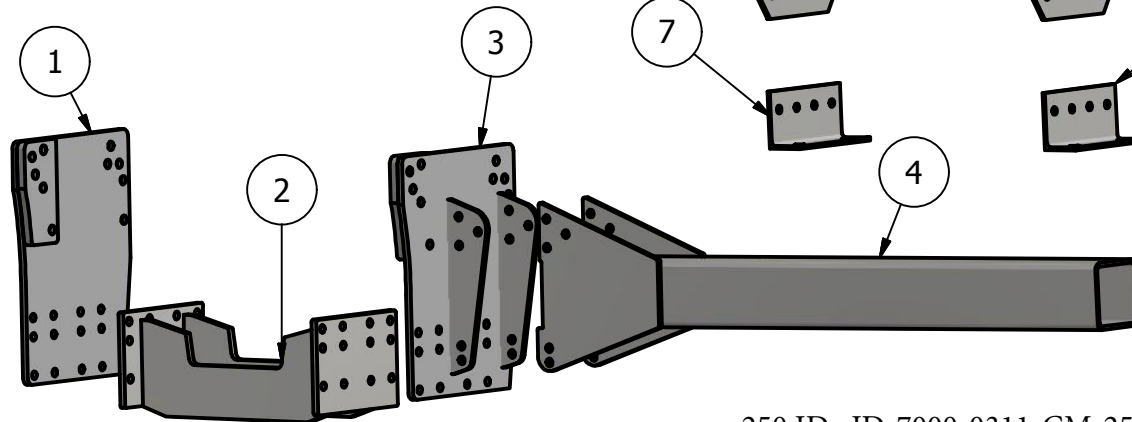

Cross Mount

John Deere

7720,7820,7920

7630,7730,7830,7930

PARTS LIST			
ITEM	QTY	PART NUMBER	DESCRIPTION
1	1	10-1508R	JD7720,7820,7920 HC Side Plate R
2	1	10-1205	JD 7720,7820,7920 HC Undertruss
3	1	10-1508L	JD7720,7820,7920 HC Side Plate L
4	2	10-1022	7x7x6' tube
5	4	10-1015	Cross Mount Saddle
6	4	10-1016	Green Saddle Channel, Crossmount
7	4	60-1033	4x6 Angle

Price List
250 gal w/Tanks \$6816.00

Limitations may apply. Please consult API Sales at 800-288-1117.

Bolt List		
QTY	Description	Placement
10	20mm x 75mm x 10.9 Bolts	Side Plate to Tractor
10	20mm x 60mm x 10.9 Bolts	Side Plate to Tractor
20	20mm Hardened Flatwashers	Side Plate to Tractor
24	3/4 x 2 1/2 Bolts	Undertruss to Side Plate
20	3/4 x 2 1/2 Bolts	Side Plate to Tube
12	3/4 x 2 1/2 Bolts	Conv. to Saddle
4	3/4 x 7 x 9 Ubolt	Tube to Conv
24	3/4 Lockwashers	
24	3/4 Nuts	
4	Nylon Straps	

Front

250 ID: JD-7000-0311-CM-250C