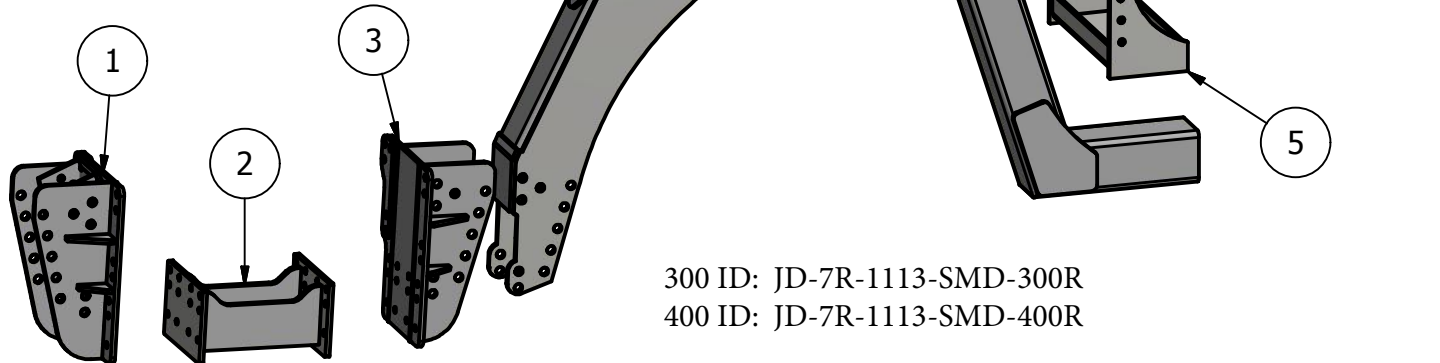

Side Mount Duals

John Deere
7200R , 7215R
7230R , 7260R , 7280R

PARTS LIST			
ITEM	QTY	PART NUMBER	DESCRIPTION
1	1	10-1517 L	7 R Side Plate LH
2	1	10-1206	7R Undertruss
3	1	10-1517 R	7 R Side Plate RH
4	2	10-1029	Extended Dual Tube 12-2012
5	2	10-1800	Saddle Conv.
6	2	10-1011	300 Saddle
7	2	10-1013	400 Saddle

Bolt List		
QTY	Description	Placment
10	20 mm x 70 mm x 10.9 Bolts	Side Plate to Tractor
8	20 mm x 55 mm x 10.9 Bolts	Side Plate to Tractor
18	20 mm Hardened Flatwashers	Side Plate to Tractor
24	3/4 x 2 1/2 Bolts	Undertruss to Side Plate
12	1 x 3 Gd 8 Bolts	Side Plate to Tube
28	1 x 2 1/2 Gd 8 Bolts	Side Plate to Tube
40	1 in Lock Washers	
40	1 in Nuts	
12	3/4 x 2 1/2 Bolts	Conv. to Saddle
4	3/4 x 7 x 9 Ubolt	Tube to Conv
44	3/4 Lockwashers	
44	3/4 Nuts	
4	Nylon Straps	

Price List

300 gal w/Tanks $9402.00
400 gal w/Tanks $10,080.00

Limitations may apply. Please consult API
Sales at 800-288-1117.

300 ID: JD-7R-1113-SMD-300R
400 ID: JD-7R-1113-SMD-400R