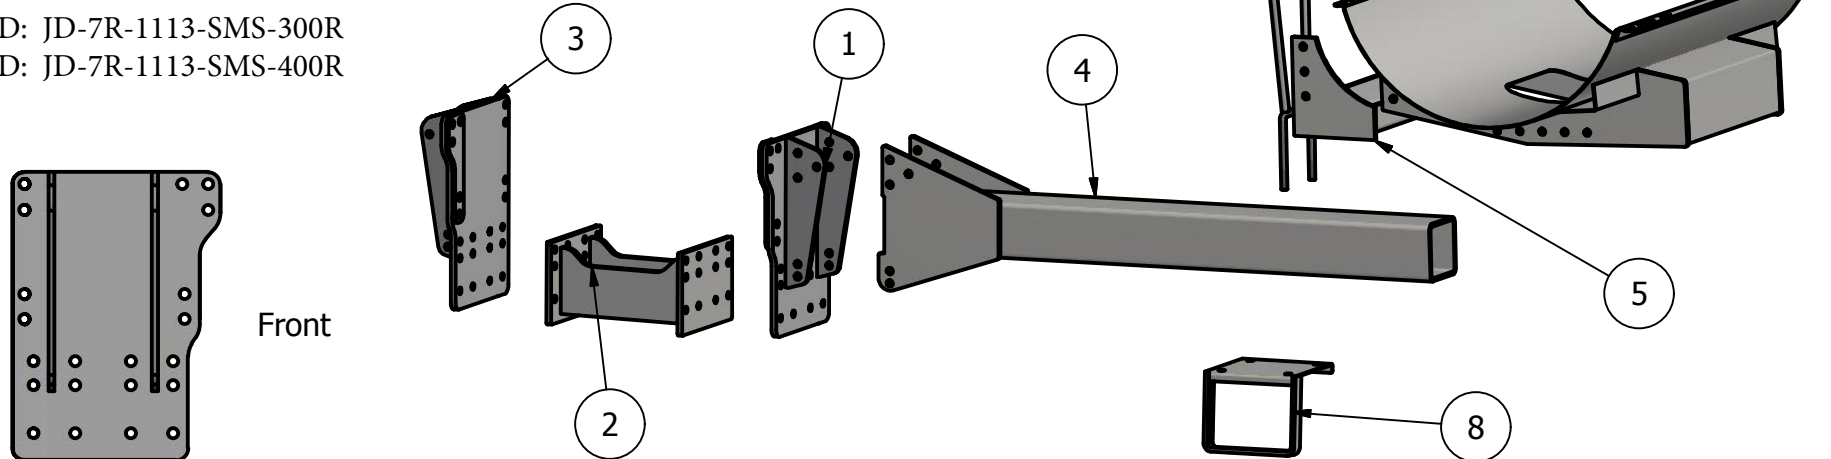

Side Mount

John Deere

7200R , 7215R

7230R , 7260R , 7280R

Bolt List

QTY	Description	Placment
10	20mm x 70mm x 10.9 Bolts	Side Plate to Tractor
8	20mm x 55mm x 10.9 Bolts	Side Plate to Tractor
18	20mm Hardened Flatwashers	Side Plate to Tractor
24	3/4 x 2 1/2 Bolts	Undertruss to Side Plate
20	3/4 x 2 1/2 Bolts	Side Plate to Tube
12	3/4 x 2 1/2 Bolts	Conv. to Saddle
4	3/4 x 7 x 9 Ubolt	Tube to Conv
64	3/4 Lockwashers	
64	3/4 Nuts	
4	Nylon Straps	Tank Tie Down Straps
2	3M Strips	No Slip Strips

300 ID: JD-7R-1113-SMS-300R

400 ID: JD-7R-1113-SMS-400R

PARTS LIST

ITEM	QTY	PART NUMBER	DESCRIPTION
1	1	10-1514 L	7 R Side Plate LH
2	1	10-1206	7R Undertruss
3	1	10-1514 R	7 R Side Plate RH
4	2	10-1022	7x7x6' tube
5	2	10-1800	Saddle Conv.
6	2	10-1011	300 Saddle
7	2	10-1013	400 Saddle
8	1	30-1903	Step bottom Bracket
9	1	30-1902	Step Handle

Price List

300 gal w/Tanks $6468.00

400 gal w/Tanks $7168.00

Limitations may apply. Please consult API Sales at 800-288-1117

Front