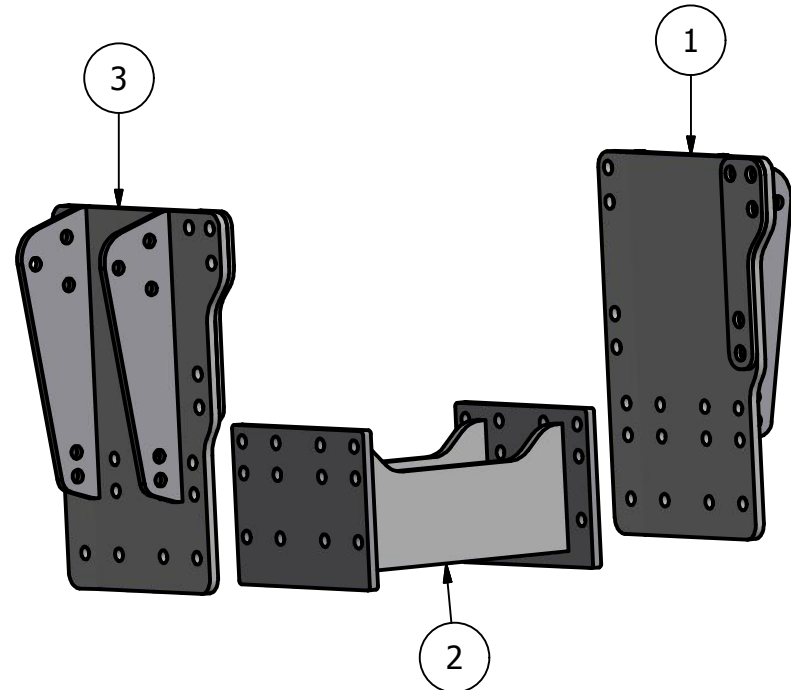

Side Mount Conv.

John Deere
7200R , 7215R
7230R , 7260R , 7280R

CONV ID: JD-7R-1113-SMS-CONV

2

1

PARTS LIST

ITEM	QTY	PART NUMBER	DESCRIPTION
1	1	10-1514 L	7 R Side Plate LH
2	1	10-1206	7R Undertruss
3	1	10-1514 R	7 R Side Plate RH

Price List
$1815.00

Limitations may apply.
Please consult API
Sales at 800-288-1117.

Bolt List

QTY	Description	Placment
10	20mm x 70 mm x 10.9 Bolts	Side Plate to Tractor
8	20mm x 55 mm x 10.9 Bolts	Side Plate to Tractor
18	20mm Hardened Flatwashers	Side Plate to Tractor
24	3/4 x 2 1/2 Bolts	Undertruss to Side Plate
24	3/4 Lockwashers	
24	3/4 Nuts	

B

B

A

A

2

1