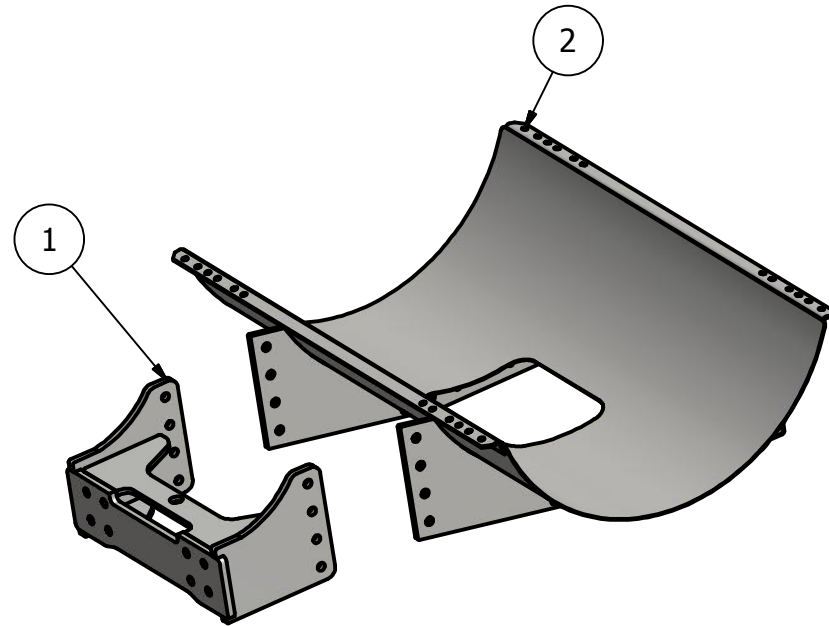

Front Mount 300 gal. Only

John Deere
2011-2013:
7200R, 7215R, 7230R,
7260R, 7280R.

2014-Current:
7210R, 7230R, 7250R,
7270R, 7290R, 7310R.

300 ID: JD-7R-11CU-FM-300R

PARTS LIST			
ITEM	QTY	PART NUMBER	DESCRIPTION
1	1	10-1614	JD 7 R front Bracket
2	1	10-1011	300gal Saddle

Price List
\$2076.00

Limitations may apply. Please consult
API sales at 800-288-1117.

Bolt List		
QTY	Description	Placement
8	20mm x 60mm x 10.9 Bolts	Front Bracket to Tractor
8	20mm Hardened Flatwashers	
8	3/4 x 2 1/2 Bolts	Saddle to Front Bracket
8	3/4 Lockwashers	
8	3/4 Nuts	
2	Nylon Straps Assembly	