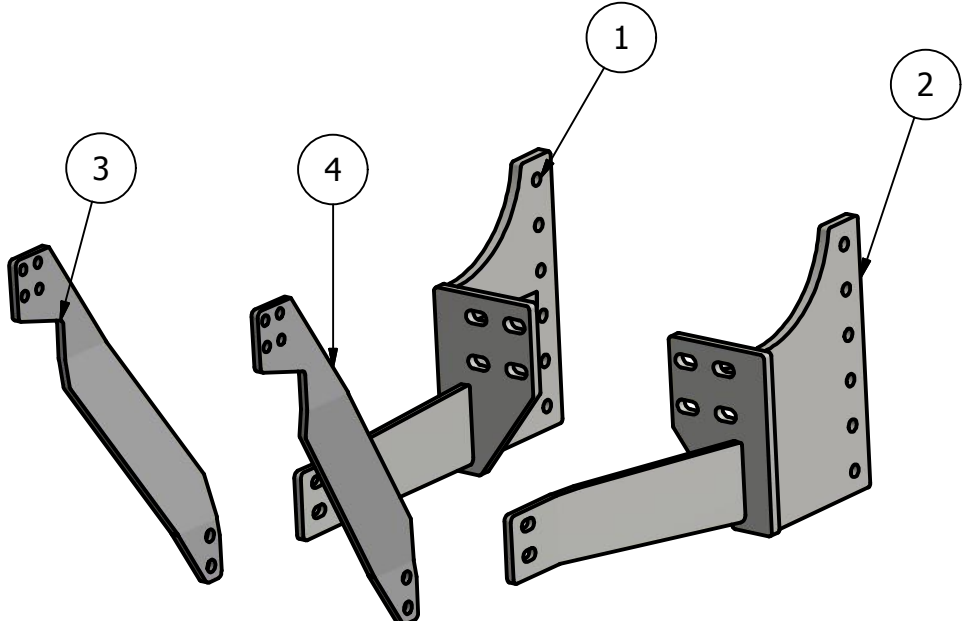

Front Mount Conv.

John Deere
8120,8220,8320,
8420,8520

| PARTS LIST | | | |
|------------|-----|-------------|----------------------------|
| ITEM | QTY | PART NUMBER | DESCRIPTION |
| 1 | 1 | 10-1611L | JD8020 FM Saddle Bracket L |
| 2 | 1 | 10-1611R | JD8020 FM Saddle Bracket R |
| 3 | 1 | 10-1700L | JD 8020 FM Side Brace L |
| 4 | 1 | 10-1700 R | JD 8020 FM Side Brace R |

CONV ID : JD-8R-0205-FM-CONV

| Bolt List | | |
|-----------|---------------------------|-----------------------------|
| QTY | Description | Placement |
| 8 | 16mm x 75mm x 10.9 Bolts | Back Side Brace to Tractor |
| 8 | 16mm Hardened Flatwashers | |
| 8 | 20mm x 60mm x 10.9 Bolts | Front Bracket to Tractor |
| 8 | 20mm Hardened Flatwashers | |
| 8 | 3/4 x 2 1/2 Bolts | Saddle to Front Brackets |
| 4 | 3/4 x 2 1/2 Bolts | Side Brace to Front Bracket |
| 4 | 3/4 Flat Washers | Side Brace to Front Bracket |
| 12 | 3/4 Lockwashers | |
| 12 | 3/4 Nuts | |