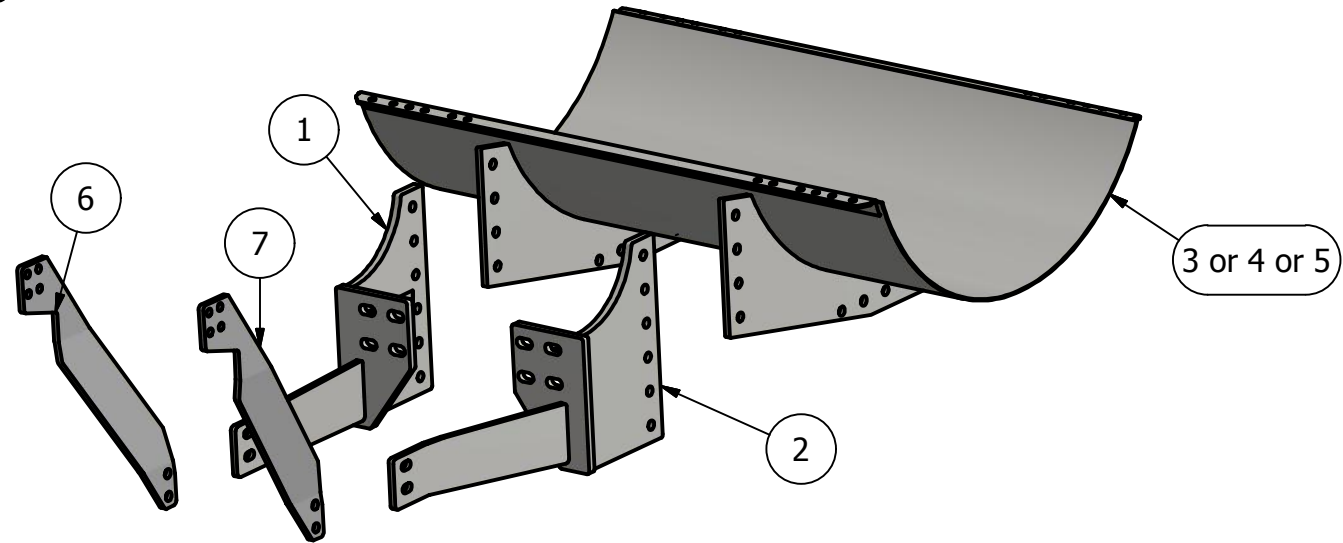

Front Mount

John Deere
8120,8220,8320,
8420,8520

PARTS LIST			
ITEM	QTY	PART NUMBER	DESCRIPTION
1	1	10-1611L	JD8020 FM Saddle Bracket L
2	1	10-1611R	JD8020 FM Saddle Bracket R
3	1	10-1011	300 Saddle
4	1	10-1012E	300 Ellip Saddle
5	1	10-1013	400 Saddle
6	1	10-1700L	JD 8020 FM Side Brace L
7	1	10-1700 R	JD 8020 FM Side Brace R

Bolt List		
QTY	Description	Placement
8	16mm x 75mm x 10.9 Bolts	Back Side Brace to Tractor
8	16mm Hardened Flatwashers	
8	20mm x 60mm x 10.9 Bolts	Front Bracket to Tractor
8	20mm Hardened Flatwashers	
8	3/4 x 2 1/2 Bolts	Saddle to Front Brackets
4	3/4 x 2 1/2 Bolts	Side Brace to Front Bracket
4	3/4 Flat Washers	Side Brace to Front Bracket
12	3/4 Lockwashers	
12	3/4 Nuts	
2	Nylon Straps	