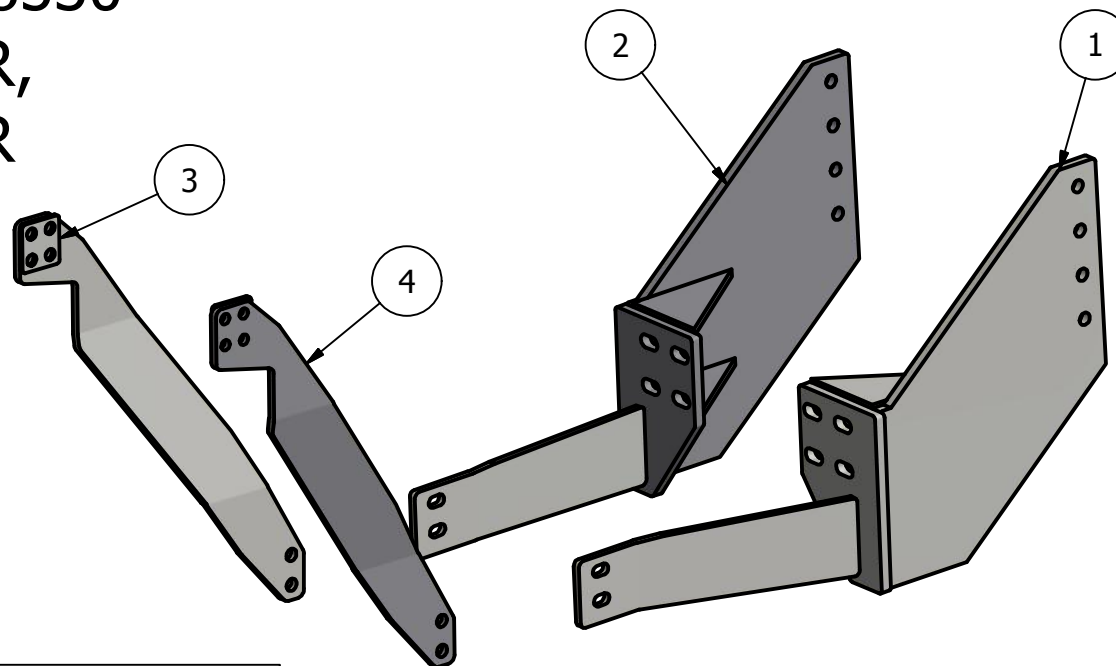

Front Mount Conv.

John Deere

8030 Series/ 8 R 2010 Series

8130,8230,8330,8430,8530

8225R,8245R,8270R,

8295R8320R,8345R

PARTS LIST

ITEM	QTY	PART NUMBER	DESCRIPTION
1	1	10-1601R	JD8030 FM Saddle Bracket R
2	1	10-1601L	JD8030 FM Saddle Bracket L
3	1	10-1603L	JD 8030 FM Side Brace L
4	1	10-1603R	JD 8030 FM Side Brace R

CONV ID: JD-8R-0610-FM-CONV

Bolt List

QTY	Description	Placement
8	16mm x 75mm x 10.9 Bolts	Back Side Brace to Tractor
8	16mm Hardened Flatwashers	
8	20mm x 60mm x 10.9 Bolts	Front Bracket to Tractor
8	20mm Hardened Flatwashers	
8	3/4 x 2 1/2 Bolts	Saddle to Front Brackets
4	3/4 x 2 1/2 Bolts	Side Brace to Front Bracket
4	3/4 Flat Washers	Side Brace to Front Bracket
12	3/4 Lockwashers	
12	3/4 Nuts	