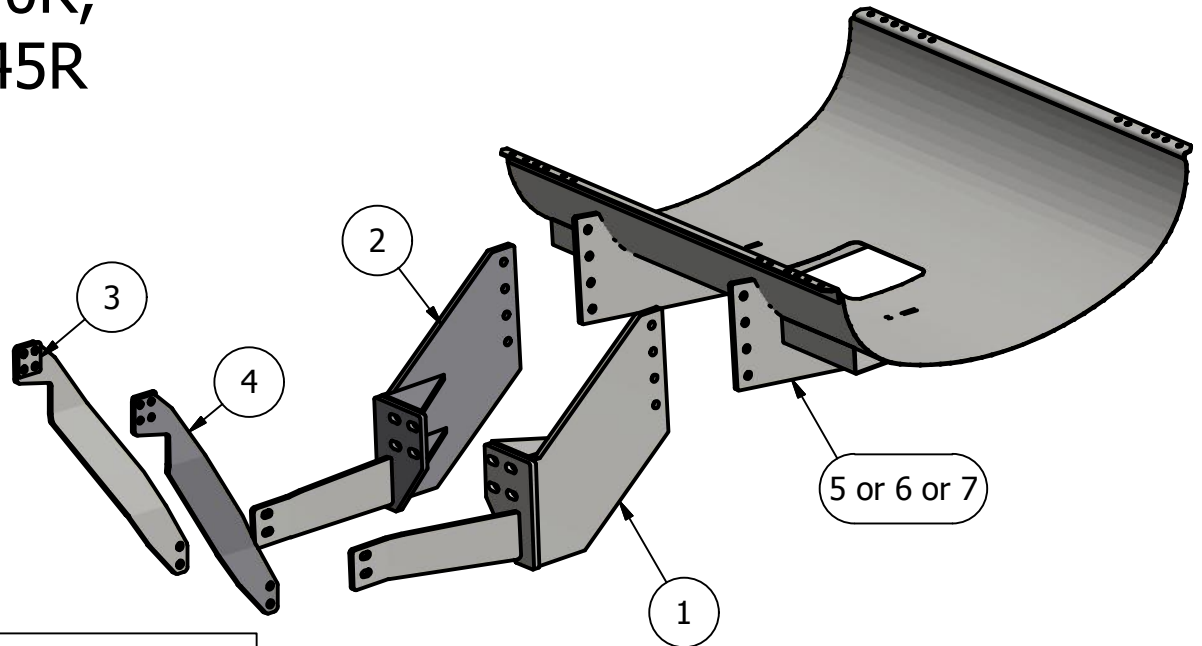

Front Mount

John Deere

8030 Series/ 8 R 2010 Series

8130,8230,8330,8430,8530

8225R,8245R,8270R,

8295R,8320R,8345R

PARTS LIST			
ITEM	QTY	PART NUMBER	DESCRIPTION
1	1	10-1601R	JD8030 FM Saddle Bracket R
2	1	10-1601L	JD8030 FM Saddle Bracket L
3	1	10-1603L	JD 8030 FM Side Brace L
4	1	10-1603R	JD 8030 FM Side Brace R
5	1	10-1011	300 Gal Saddle
6	1	10-1013	400 Gal Saddle
7	1	10-1012E	300 Ellip Saddle

300 ID: JD-8R-0610-FM-300R
 300E ID: JD-8R-0610-FM-300E
 400 ID: JD-8R-0610-FM-400R

Bolt List

QTY	Description	Placement
8	16mm x 75mm x 10.9 Bolts	Back Side Brace to Tractor
8	16mm Hardened Flatwashers	
8	20mm x 60mm x 10.9 Bolts	Front Bracket to Tractor
8	20mm Hardened Flatwashers	
8	3/4 x 2 1/2 Bolts	Saddle to Front Brackets
4	3/4 x 2 1/2 Bolts	Side Brace to Front Bracket
4	3/4 Flat Washers	Side Brace to Front Bracket
12	3/4 Lockwashers	
12	3/4 Nuts	
2	Nylon Straps	