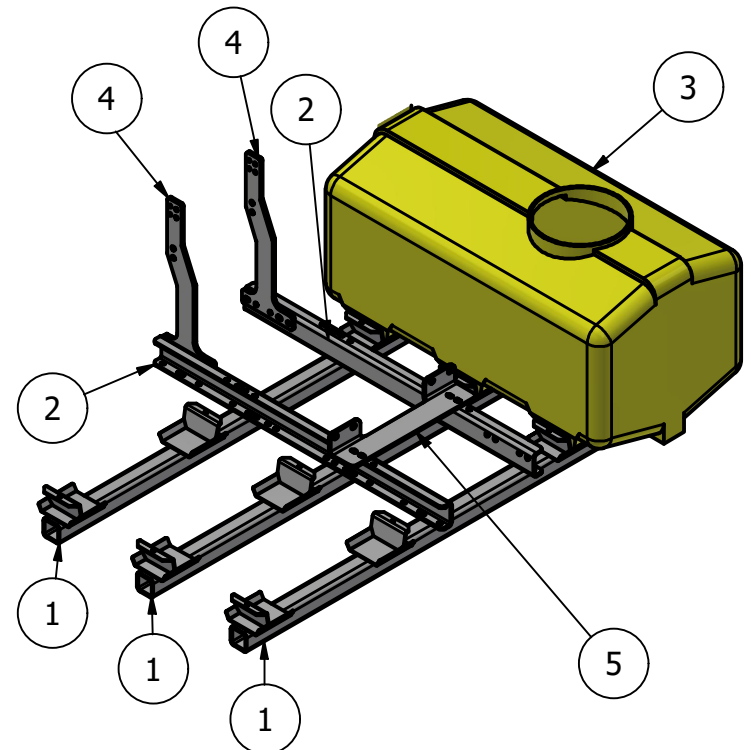

Front Side Mount John Deere 8RT 2021 - Current 8RT 310, 8RT 340, 8RT 370, 8RT 410

Price List
300 gal w/Tank \$6336.00

Assembly ID: JD-8TRT-21CU-FSM-300P

PARTS LIST			
ITEM	QTY	PART NUMBER	DESCRIPTION
1	3	10-1024	JD WT 4"X4"X114" TUBE
2	2	10-1907	JD WT 600 Channel 71 in
3	2	YHD 300 PCO	300 gal leg tank
4	2	10-1710	Front Side Mount Bracket - 2021 8RT
5	1	10-1711	8RT Front Side Mount Bracket

Limitations may apply. Please consult API
Sales at 800-288-1117.

Bolt List		
QTY	Description	Placement
4	20mm x 180mm Bolts	Weight Bracket to Front Plate to tractor
4	20mm x 60mm Bolts	Front bracket to Side of Engine
8	16mm x 75mm Bolts	Front Bracket to Side of Engine
12	3/4 x 2 1/2 Bolts	Channels to Tractor Brackets
6	3/4 x 4 U bolts	Tubes to Channels
24	3/4 in Lockwashers	
24	3/4 in Nuts	
8	20 mm Harden Flatwashers	
8	16mm Harden Flatwashers	
4	Nylon Straps	Tank to Saddle