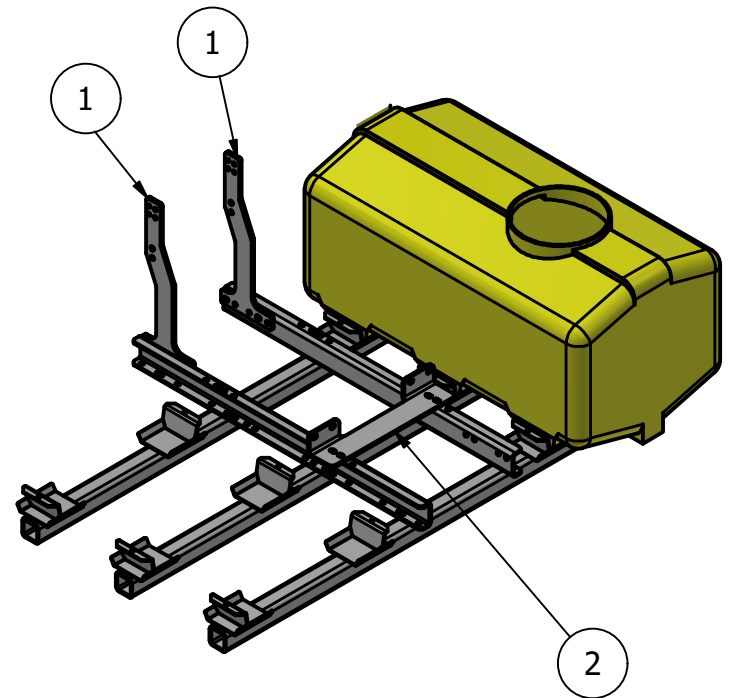

# Front Side Mount Conversion John Deere 8RT 2021 - Current 8RT 310, 8RT 340, 8RT 370, 8RT 410

Price List  
\$450.00

Assembly ID: JD-8TRT-21CU-FSM-CONV

PARTS LIST			
ITEM	QTY	PART NUMBER	DESCRIPTION
1	2	10-1710	Front Side Mount Bracket - 2021 8RT
2	1	10-1711	8RT Front Side Mount Bracket

Limitations may apply. Please consult  
API Sales at 800-288-1117.

Bolt List		
QTY	Description	Placement
4	20mm x 180mm Bolts	Weight Bracket to Front Plate to tractor
4	20mm x 60mm Bolts	Front bracket to Side of Engine
8	16mm x 75mm Bolts	Front Bracket to Side of Engine
8	20 mm Harden Flatwashers	
8	16mm Harden Flatwashers	