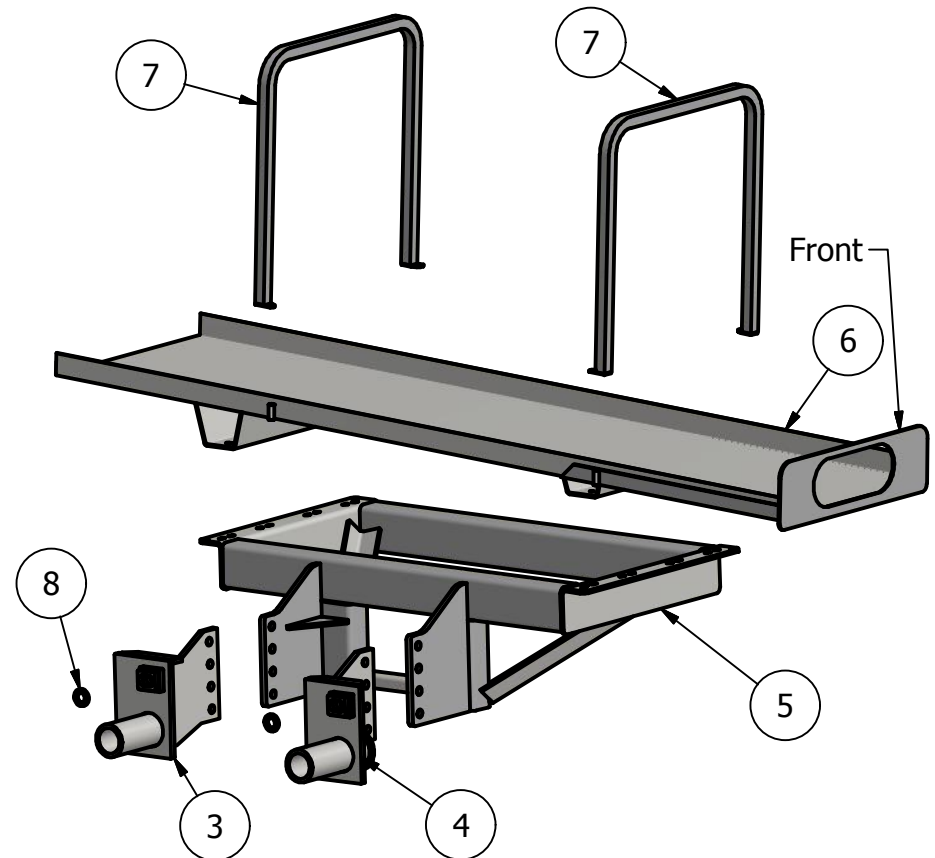

Side Mount 500gal Rectangle John Deere

2007-2014:

9430T, 9530T, 9630T
9460RT, 9510RT, 9560RT

2015-Current:

9470RT, 9520RT, 9570RT

Price List

500 gal w/Tanks \$12,036.00

Limitations may apply. Please
consult API Sales at
800-288-1117.

Bolt List

QTY	Description	Placement
4	1 1/4" x 10" Bolts	Brackets to tractor
4	1 1/4" Lockwashers	
4	1 1/4" Nuts	
16	1" x 2 1/2" Bolts	Saddle Frame to Tractor Brackets
16	1" Lockwashers	
16	1" Nuts	
16	1/2" x 1 1/2" Bolts	Saddle to Saddle Frame
8	1/2" x 5" Bolts	Tank straps to Saddle
24	1/2" Lockwashers	
16	1/2" Nuts	

PARTS LIST

ITEM	QTY	PART NUMBER	DESCRIPTION
1	1	10-1610BR	JD 9030T Back Right Side Bracket
2	1	10-1610FR	JD 9030T Front Right Side Bracket
3	1	10-1610BL	JD 9030 Back Left Side Bracket
4	1	10-1610FL	JD 9030 Front Left Side Bracket
5	2	10-1895	JD 9000-9RT Saddle Bracket
6	2	10-1899S	JD 8 RT Pan Side Mount
7	4	10-1905	JD 8RT Tank Straps
8	4	10-1912	1 1/4 in Washer

500 ID: JD-9TRT-07CU-OT-500S