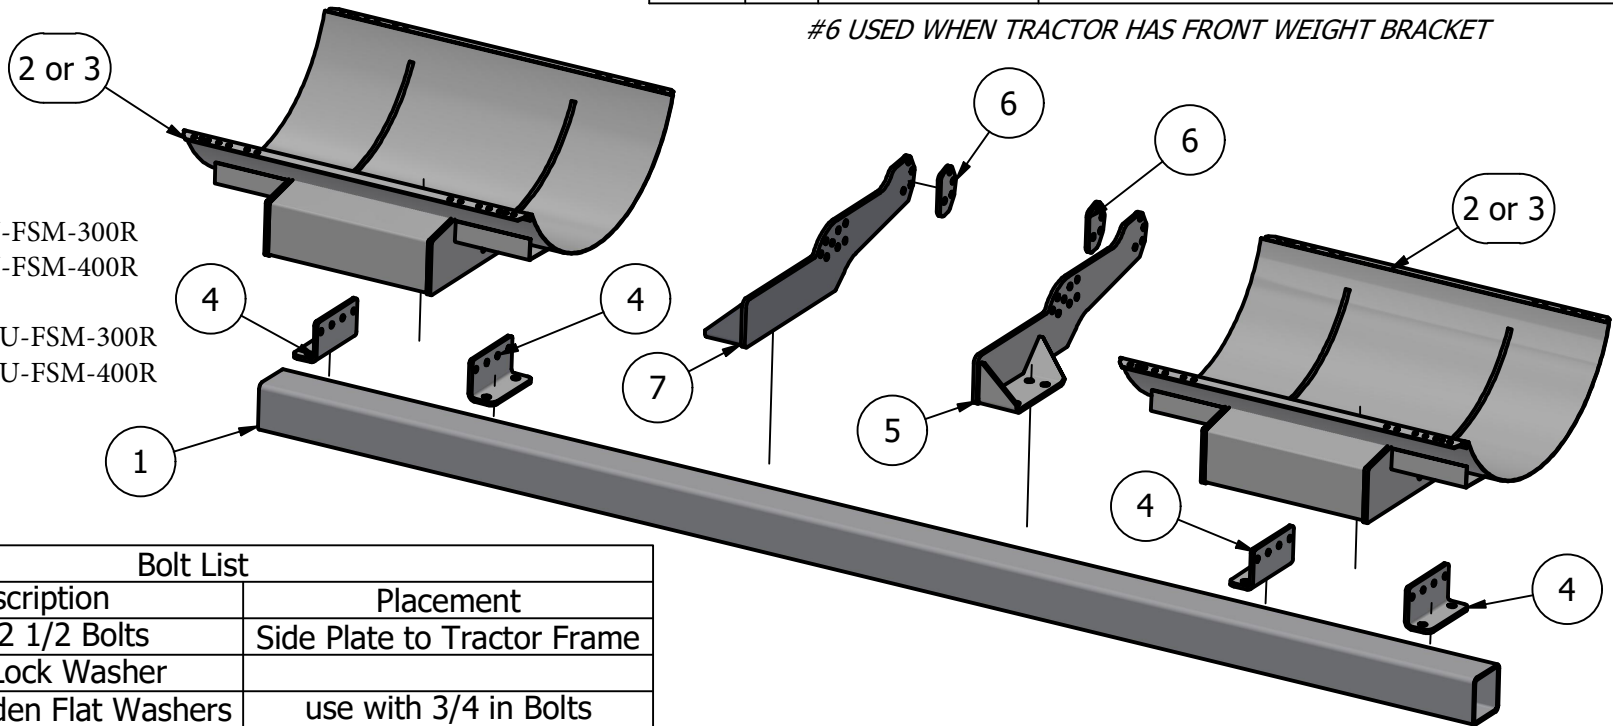

Front Side Mount

John Deere

9370R, 9420R, 9470R & RX

9520R & RX, 9570R & RX,

9620R & RX

PARTS LIST			
ITEM	QTY	PART NUMBER	DESCRIPTION
1	1	10-1020	7" x 7" Tube x 16'
2	2	10-1011	300gal Saddle
3	2	10-1013	400gal Saddle
4	4	60-1033	4" x 6" Angle
5	1	10-1525L	JD 9R & 9RX Series Side Plate LH
6	2	10-1528	JD 9R & 9RX Series Front Side Mount Spacer
7	1	10-1525R	JD 9R & 9RX Series Side Plate RH

#6 USED WHEN TRACTOR HAS FRONT WEIGHT BRACKET

300 ID: JD-9R-15CU-FSM-300R
400 ID: JD-9R-15CU-FSM-400R

300 ID: JD-9RX-16CU-FSM-300R
400 ID: JD-9RX-16CU-FSM-400R

Bolt List

QTY	Description	Placement
24	3/4 x 2 1/2 Bolts	Side Plate to Tractor Frame
24	3/4 in Lock Washer	
24	20 mm Harden Flat Washers	use with 3/4 in Bolts
24	3/4 in Nuts	
16	3/4 x 2 1/2 Bolts	Saddle Angle to Tube
16	3/4 Lock Washers	
16	3/4 in Nutd	
4	1" x 7" x 9" U Bolts	Side Plates to Tube
4	1" x 7" x 9" U Blots	Saddle Angle to Saddle
16	1" Lock Washers	
16	1" Nuts	
4	Nylon Straps	

Price List
300 gal w/Tanks $6,066.00
400 gal w/Tanks $6,744.00

Track width limitations may apply. Please consult API Sales at 800-288-1117.