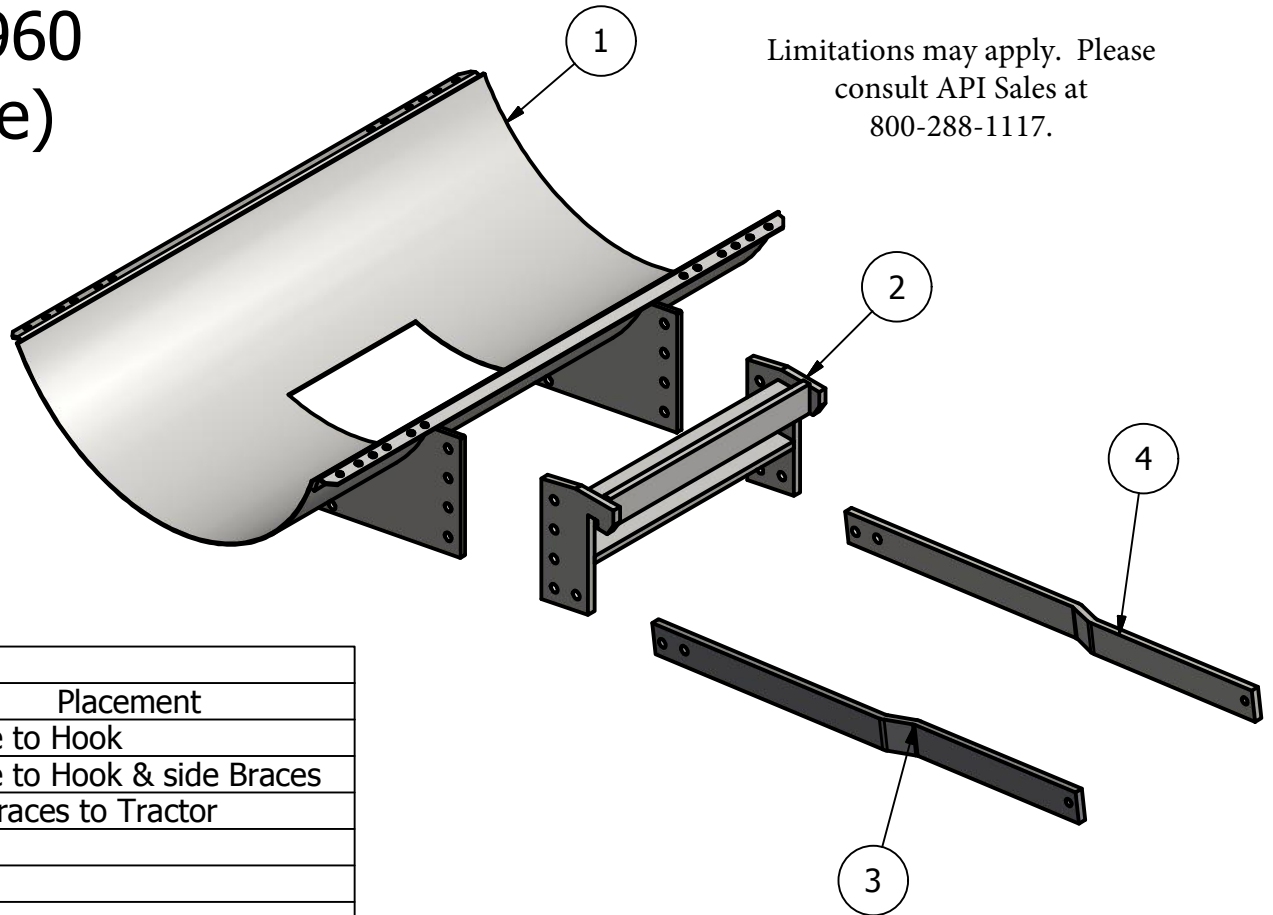

Front Mount
John Deere
4650,4850
4555,4755,4955
4560,4760,4960
(Large Frame)

PARTS LIST			
ITEM	QTY	PART NUMBER	DESCRIPTION
1	1	10-1011	300 Saddle
2	1	10-1302	JD 7000/ 30-60 Hook
3	1	10-1703L	JD Lg Frame Side Brace L
4	1	10-1703R	JD Lg Frame side Brace R

Price List
300 gal w/Tank \$2046.00

Limitations may apply. Please consult API Sales at 800-288-1117.

300 ID: JD-3060LF-8394-FM-300R

TABLE		
QTY	Description	Placement
8	3/4 x 2 1/2 Bolts	Saddle to Hook
2	3/4 x 3 1/2 Bolts	Saddle to Hook & side Braces
2	5/8 x 2 1/2 Carriage Bolts	Side braces to Tractor
10	3/4 in Lockwashers	
10	3/4 in Nuts	
2	5/8 in Lockwashers	
2	5/8 in Nuts	
2	Nylon Straps	