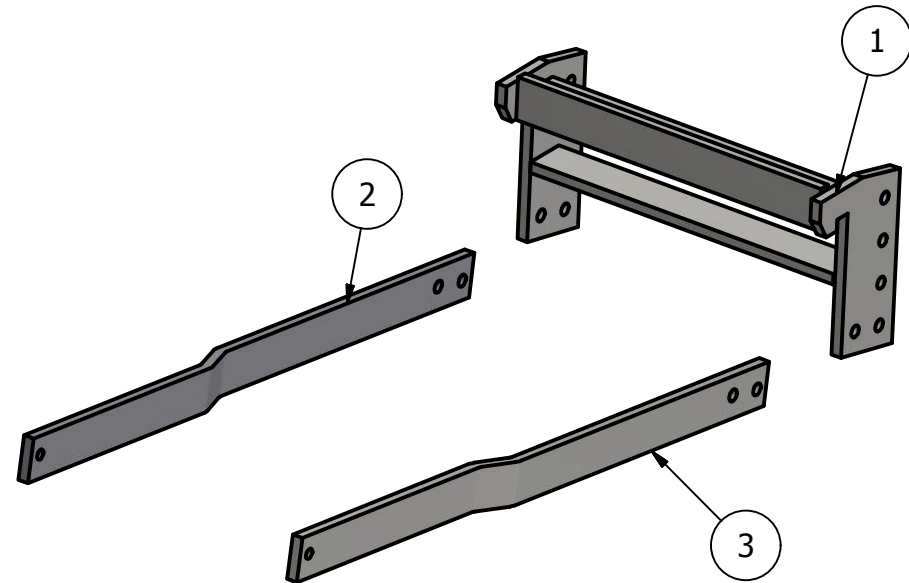

Front Mount Conv.

John Deere
4650,4850
4555,4755,4955
4560,4760,4960
(Large Frame)

PARTS LIST

ITEM	QTY	PART NUMBER	DESCRIPTION
1	1	10-1302	JD 7000/ 30-60 Hook
2	1	10-1703L	JD Lg Frame Side Brace L
3	1	10-1703R	JD Lg Frame side Brace R

Price List
\$925.00

Limitations may apply. Please consult
API Sales at 800-288-1117.

CONV ID: JD-3060LF-8394-FM-CONV

TABLE

QTY	Description	Placement
8	3/4 x 2 1/2 Bolts	Saddle to Hook
2	3/4 x 3 1/2 Bolts	Saddle to Hook & side Braces
2	5/8 x 2 1/2 Carriage Bolts	Side braces to Tractor
10	3/4 in Lockwashers	
10	3/4 in Nuts	
2	5/8 in Lockwashers	
2	5/8 in Nuts	