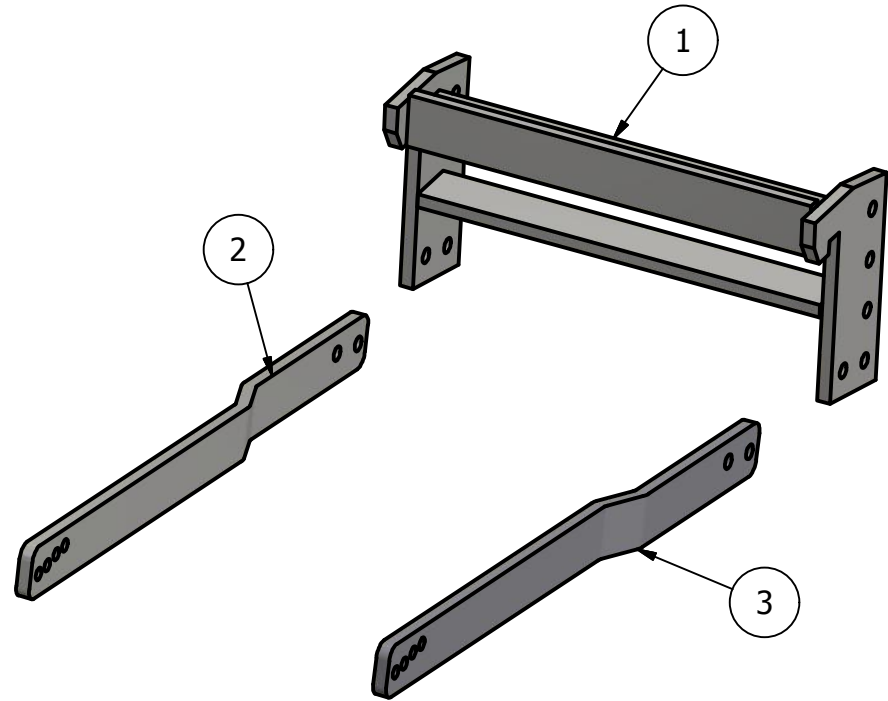

# Front Mount Conv.

John Deere

4030,4230,4430,4630

4040,4240,4440

4050,4250,4450

4055,4255,4455

(Small Frame)

CONV ID: JD-3060SF-7392-FM-CONV

PARTS LIST			
ITEM	QTY	PART NUMBER	DESCRIPTION
1	1	10-1302	JD 7000/ 30-60 Hook
2	1	10-1702L	JD Sm Frame Side Brace L
3	1	10-1702R	JD Sm Frame Side Brace R

TABLE		
QTY	Description	Placement
8	3/4 x 2 1/2 Bolts	Saddle to Hook
2	3/4 x 3 1/2 Bolts	Saddle to Hook & side Braces
4	5/8 x 2 1/2 Carriage Bolts	Side braces to Tractor
10	3/4 in Lockwashers	
10	3/4 in Nuts	
4	5/8 in Lockwashers	
4	5/8 in Nuts	