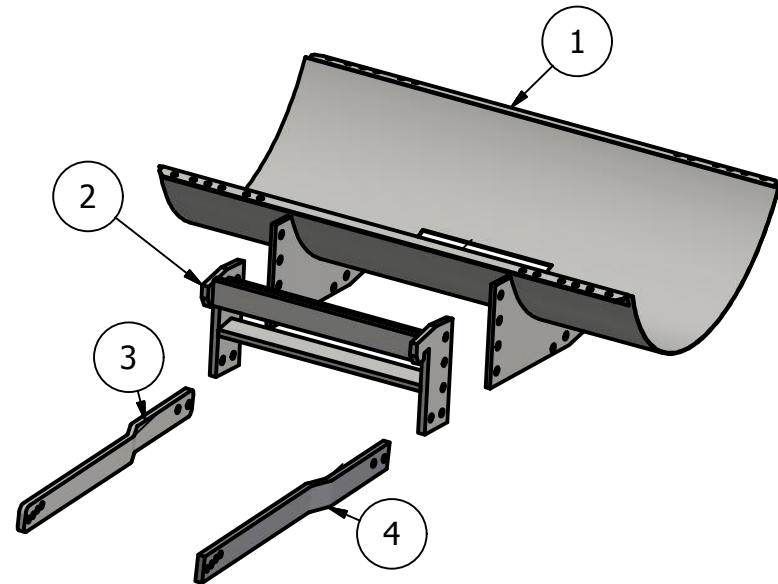

2

↓

Front Mount John Deere 4030,4230,4430,4630 4040,4240,4440 4050,4250,4450 4055,4255,4455 (Small Frame)

B

1

PARTS LIST			
ITEM	QTY	PART NUMBER	DESCRIPTION
1	1	10-1011	300 Saddle
2	1	10-1302	JD 7000/ 30-60 Hook
3	1	10-1702L	JD Sm Frame Side Brace L
4	1	10-1702R	JD Sm Frame Side Brace R

300 ID: JD-3060SF-7392-FM-300R

TABLE		
QTY	Description	Placement
8	3/4 x 2 1/2 Bolts	Saddle to Hook
2	3/4 x 3 1/2 Bolts	Saddle to Hook & side Braces
4	5/8 x 2 1/2 Carriage Bolts	Side braces to Tractor
10	3/4 in Lockwashers	
10	3/4 in Nuts	
4	5/8 in Lockwashers	
4	5/8 in Nuts	
2	Nylon Straps	