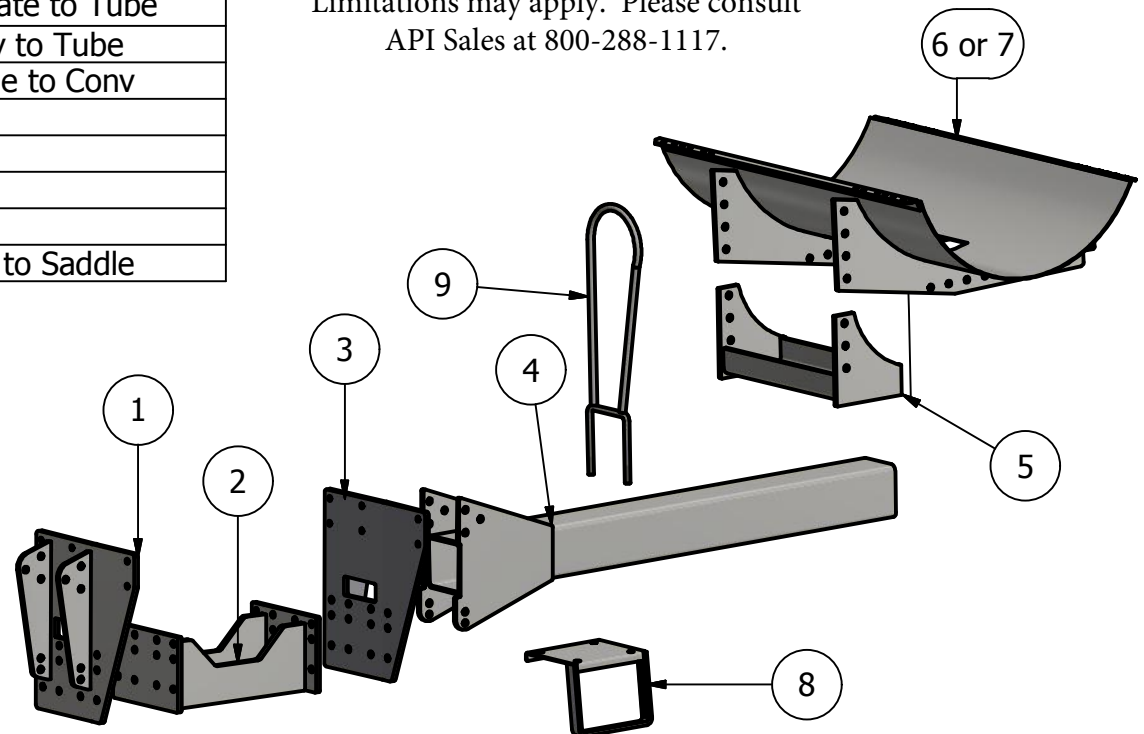

Side Mount

Case IH

7110,7120,7130,7140,7150
7210,7220,7230,7240,7250
8910,8920,8930,8940,8950

1

PARTS LIST

ITEM	QTY	PART NUMBER	DESCRIPTION
1	1	20-1410R	Case MAG HC Side Plate R
2	1	20-1201	Magnum Undertruss
3	1	20-1410L	Case MAG HC Side Plate L
4	2	20-1022	7x7x6' tube, black
5	2	20-1800	Saddle Conv.
6	2	20-1011	300 Saddle
7	2	20-1013	400 Saddle
8	1	30-1903	Step bottom Bracket
9	1	30-1902	Step Handle

Price List

300 gal w/Tanks $6468.00

400 gal w/Tanks $7168.00

Bolt List

QTY	Description	Placement
12	5/8 x 5 1/2 Bolts	Side Plate to Tractor
24	3/4 x 2 1/2 Bolts	Side Plates to Undertruss
20	3/4 x 2 1/2 Bolts	Side plate to Tube
4	3/4 x 7 x 9 U Bolts	Conv to Tube
12	3/4 x 2 1/2 Bolts	Saddle to Conv
12	16mm Hardened Flat Washer	
12	5/8 Nut	
64	3/4 in Lock Washers	
64	3/4 in Nuts	
4	Nylon Straps	Tank to Saddle

300 ID: CS-MAG-7189-8798-SMS-300R

400 ID: CS-MAG-7189-8798-SMS-400R

Limitations may apply. Please consult
API Sales at 800-288-1117.

2

1

1