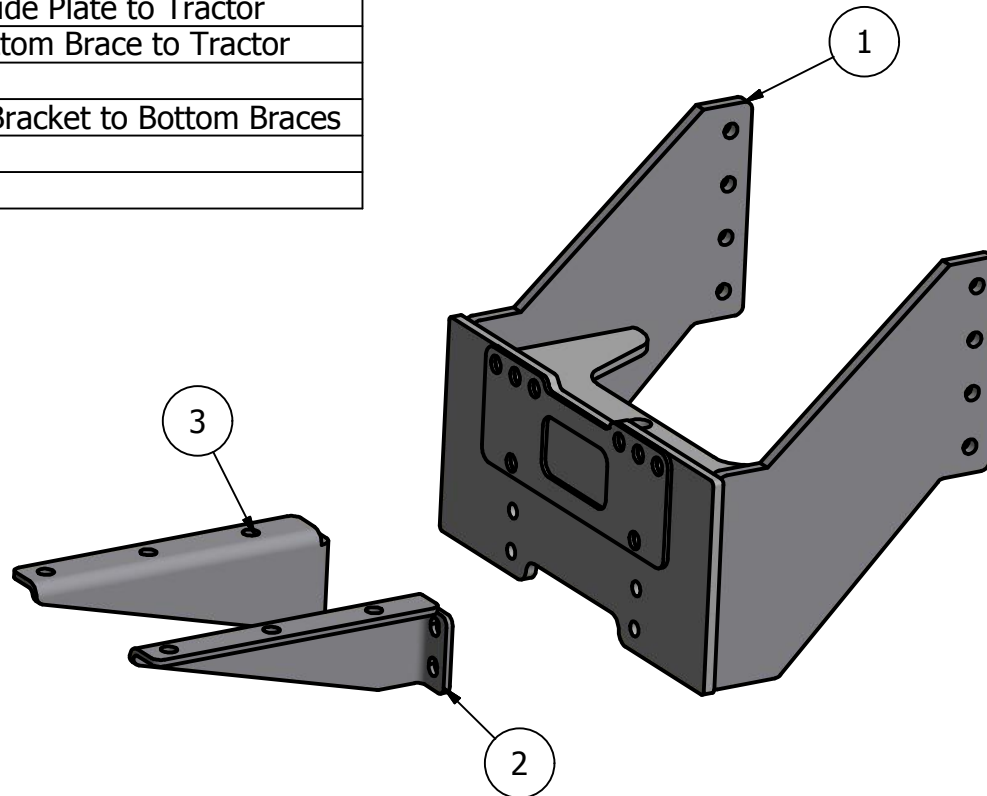

2
 ↓

Front Mount Conv.

Case IH Magnum

2011-Current

235,250,260,280,
 290,310,315,340

PARTS LIST			
ITEM	QTY	PART NUMBER	DESCRIPTION
1	1	20-1603	Magnum 2011 Front Bracket
2	1	20-1710R	Magnum 2011 FM Bottom Brace RH
3	1	20-1710L	Magnum 2011 FM Bottom Brace LH

Price List
\$1208.00

Limitations may apply. Please
 consult API Sales at 800-288-1117.

Bolt List		
QTY	Description	Placement
8	20 mm x 60 mm Bolts	Side Plate to Tractor
6	20 mm x 45 mm Bolts	Bottom Brace to Tractor
14	20 mm Harden Flatwashers	
4	3/4 x 2 1/2 Bolts	Front Bracket to Bottom Braces
4	3/4 in Lock Washers	
4	3/4 in Nuts	