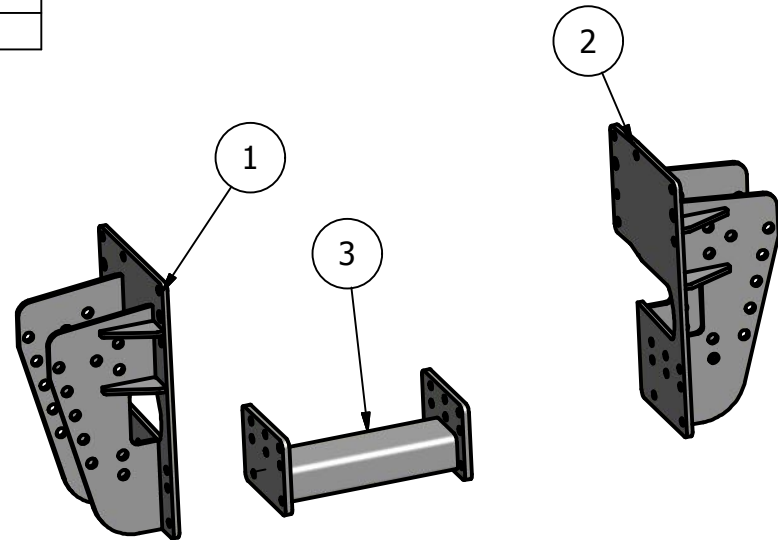

Side Mount Duals Conv. Case IH

Magnum

235,260,290,315,340 (2011-2013)

PARTS LIST

ITEM	QTY	PART NUMBER	DESCRIPTION
1	1	20-1413 R	Side Plate 2013 MX Duals RH
2	1	20-1413 L	Side Plate 2013 MX Duals LH
3	1	20-1207	Case 2011 Magnum Undertruss

Price List
\$1815.00

Limitations may apply. Please consult
API Sales at 800-288-1117.

Bolt List

QTY	Description	Placement
12	20 mm x 60 mm Bolts	Side Plate to Tractor
12	20 mm Harden Flatwashers	
16	3/4 x 2 1/2 Bolts	Side Plates to Undertruss
16	3/4 in Lock Washers	
16	3/4 in Nuts	