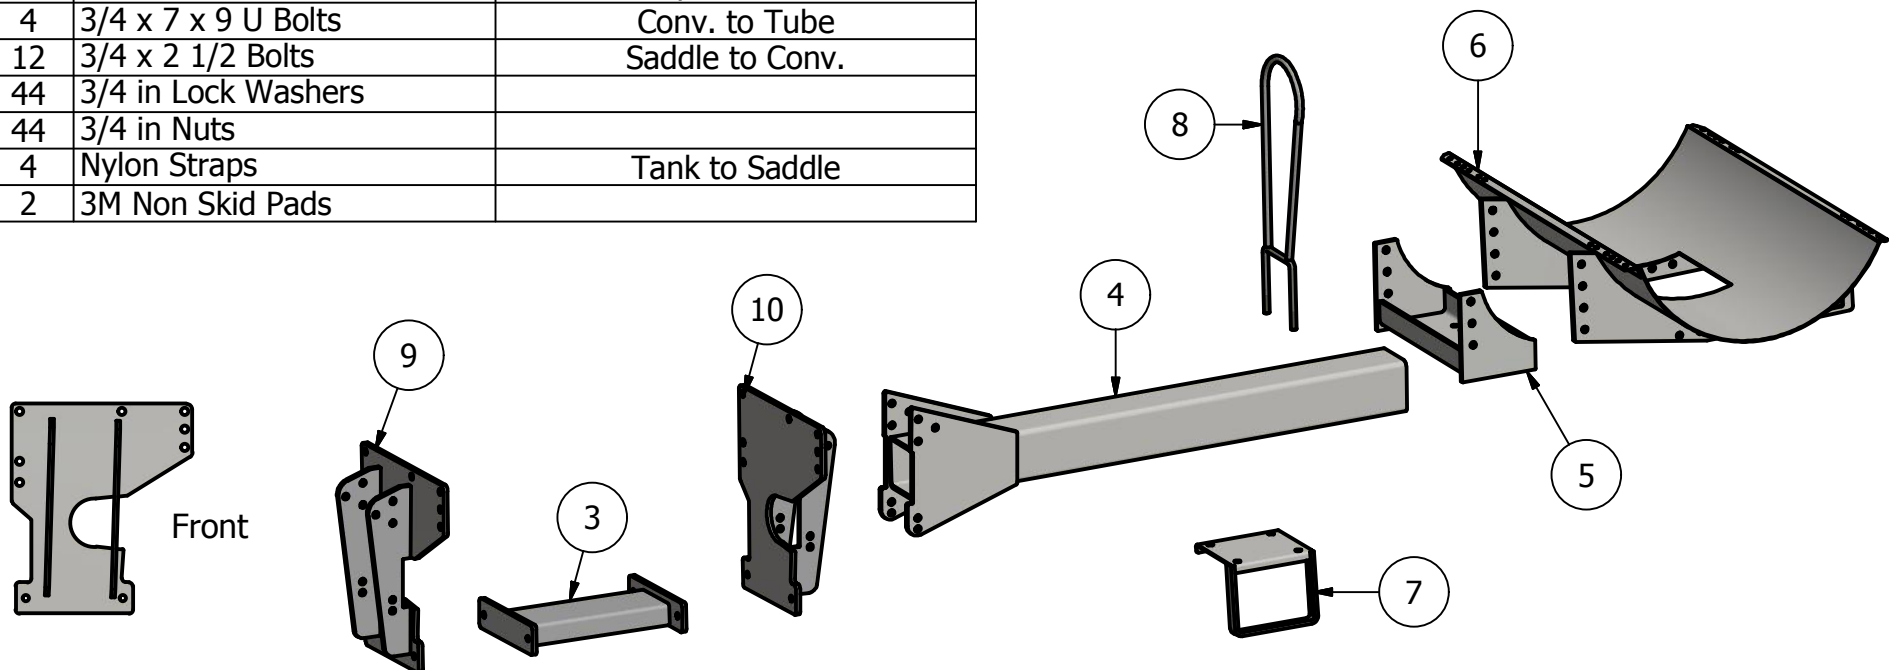

Side Mount Case IH Magnum Mid Range

180, 190, 210, 225 (2009-2010)
200, 220, 240 (2014)

PARTS LIST

ITEM	QTY	PART NUMBER	DESCRIPTION
3	1	20-1209	CS Magnum 180-225 Undertruss
4	2	20-1022	7x7x6' tube, black
5	2	20-1800	Saddle Conv.
6	2	20-1011	300 Saddle
7	1	30-1903	Step bottom Bracket
8	1	30-1902	Step Handle
9	1	20-1416R	Side Plate RH Mid Range 2014
10	1	20-1416L	Side Plate LH Mid Range 2014

300 ID: CS-MAGMX-0914-SMS-300R

Price List
300 gal w/Tanks $6468.00

Bolt List

QTY	Description	Placement
12	20 mm x 90 mm Bolts	Side Plate to Tractor
2	20 mm x 110 mm Bolts	Step to Side Plates to Tractor
14	20 mm Harden Flatwashers	
4	3/4 x 2 1/2 Bolts	Side Plates to Undertruss
20	3/4 x 2 1/2 Bolts	Side plate to Tube
4	3/4 x 7 x 9 U Bolts	Conv. to Tube
12	3/4 x 2 1/2 Bolts	Saddle to Conv.
44	3/4 in Lock Washers	
44	3/4 in Nuts	
4	Nylon Straps	Tank to Saddle
2	3M Non Skid Pads	

Limitations may apply. Please
consult API Sales at
800-288-1117.

2

4

1