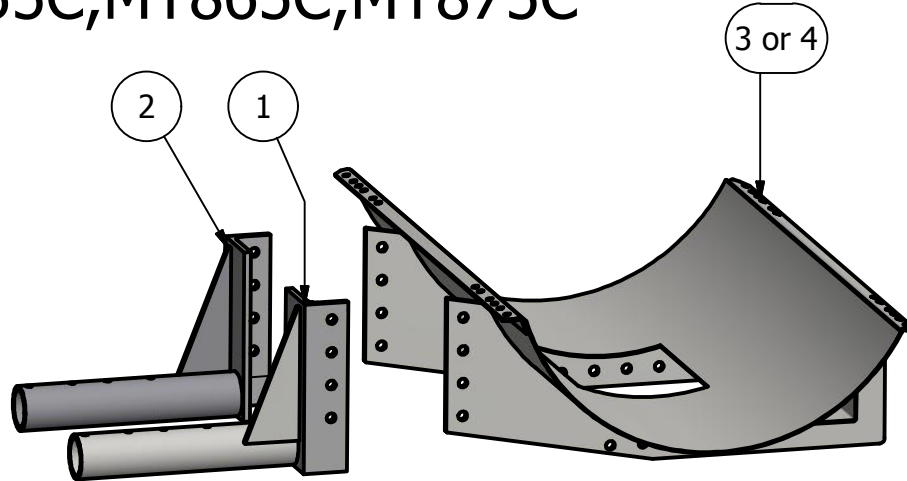

# Side Mount CAT Challenger

## PARTS LIST

ITEM	QTY	PART NUMBER	DESCRIPTION
1	2	30-1602L	Cat MT 700/800 Side Mount Bracket L
2	2	30-1602R	CAT MT 700/800 Side Mount Bracket RH
3	2	20-1011	300 Saddle
4	2	20-1013	400 Saddle

MT835,MT845,MT855,MT865  
 MT835B,MT845B,MT855B,MT865B,MT875B  
 MT835C,MT845C,MT855C,MT865C,MT875C

### Bolt List

QTY	Description	Placement
4	1/2 x 6 1/2 Bolts	Tractor Brackets to Tractor
16	3/4 x 2 1/2 Bolts	Tractor Brackets to Saddle
4	1/2" Lockwashers	
4	1/2" Nuts	
16	3/4" Lockwashers	
16	3/4" Nuts	
4	Nylon Straps	Tank to Saddle