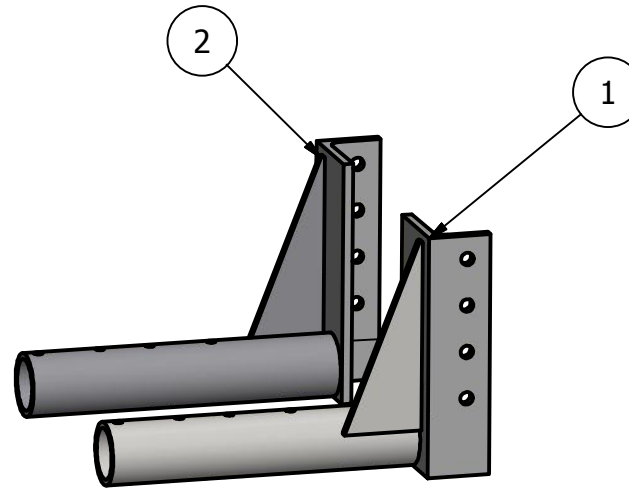

Side Mount CAT Challenger

PARTS LIST

ITEM	QTY	PART NUMBER	DESCRIPTION
1	2	30-1602L	Cat MT 700/800 Side Mount Bracket L
2	2	30-1602R	CAT MT 700/800 Side Mount Bracket RH

MT835,MT845,MT855,MT865

MT835B,MT845B,MT855B,MT865B,MT875B

MT835C,MT845C,MT855C,MT865C,MT875C

CONV ID: AMC-MT700-0211-OT-CONV

Price List
\$1518.00

Bolt List		
QTY	Description	Placement
4	1/2 x 6 1/2 Bolts	Tractor Brackets to Tractor
4	1/2" Lockwashers	
4	1/2" Nuts	