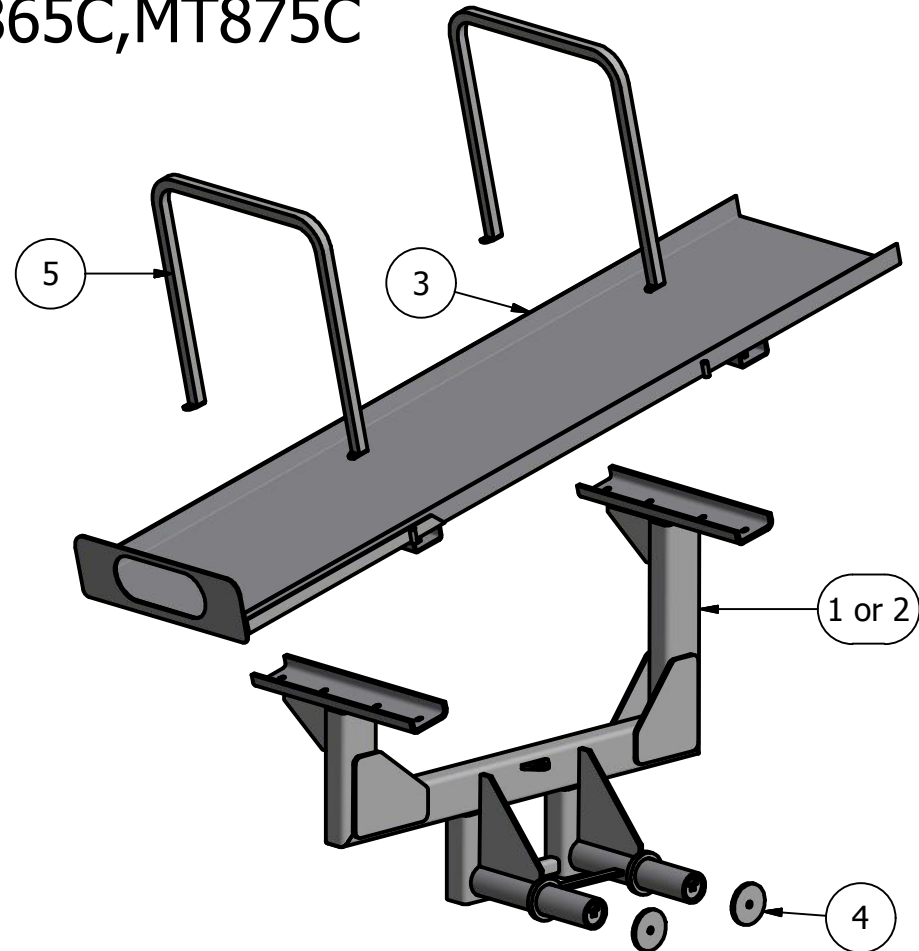

Top Mount CAT Challenger

PARTS LIST

ITEM	QTY	PART NUMBER	DESCRIPTION
1	1	20-1896R	MT 700-800 Top Mount Bracket
2	1	20-1896L	MT 700-800 Top Mount Bracket
3	2	20-1899T	MT 700-800 Side Mount Pan
4	4	20-1898	End Cap
5	4	20-1905	Tank Straps

MT835, MT845, MT855, MT865

MT835B, MT845B, MT855B, MT865B, MT875B

MT835C, MT845C, MT855C, MT865C, MT875C

Price List

500 gal Rectangular w/Tanks \$9705.00

Limitations may apply. Please consult
API Sales at 800-288-1117.

500 ID: AMC-MT700-0211-ONT-500S

Bolt List

QTY	Description	Placement
4	3/4 x 2 3/4 Carriage Bolts	Brackets to tractor
4	3/4" Lockwashers	
4	3/4" Nuts	
16	1/2" x 1 1/2" Bolts	Saddle to Saddle Frame
8	1/2" x 4" Bolts	Tank straps to Saddle
24	1/2" Lockwashers	
8	1/2" Nuts	