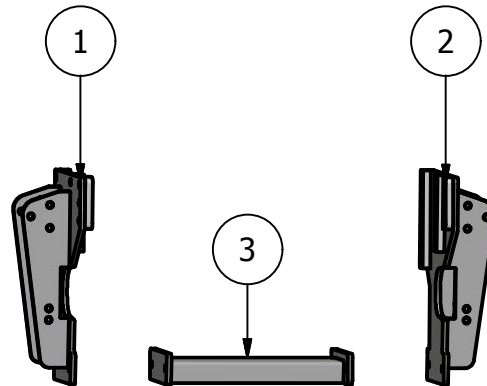

300 ID: CS-MAGMX-9911-SMS-300R
400 ID: CS-MAGMX-9911-SMS-400R