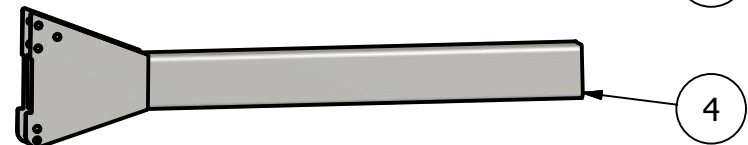

PARTS LIST

ITEM	QTY	PART NUMBER	DESCRIPTION
1	1	20-1408 R	Case MX New Style Side Plate R
2	1	20-1408 L	Case MX New Style Side Plate L
3	1	20-1205	Case MX Undertruss New style
4	2	20-1022	7x7x6' tube, black
5	2	20-1800	Saddle Conv.
6	2	20-1011	300 Saddle
7	2	20-1013	400 Saddle

**Price List**

300 gal w/Tanks **\$6468.00**

400 gal w/Tanks **\$7168.00**

Limitations may apply. Please  
consult API Sales at 800-288-1117.

Front

300 ID: CS-MAGMX-9911-SMS-300R  
400 ID: CS-MAGMX-9911-SMS-400R