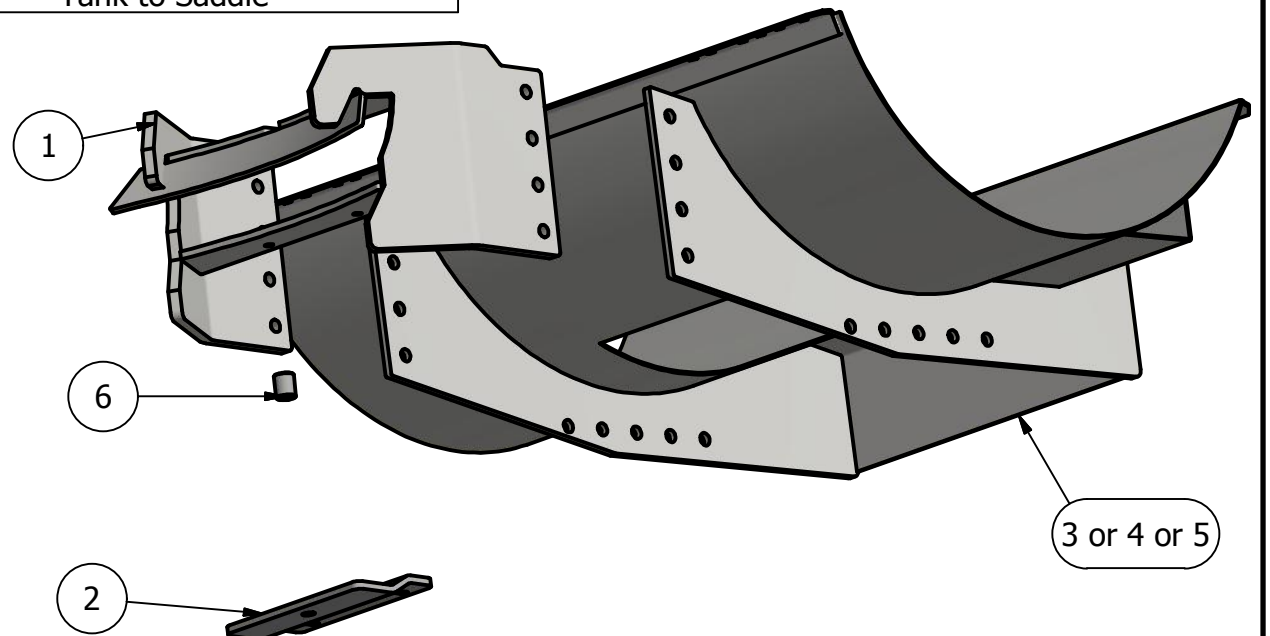

Front Mount New Holland

TG210, TG230, TG255, TG285
 TG215, TG245, TG275, TG305
 T8010, T8020, T8030, T8040, T8050

PARTS LIST

ITEM	QTY	PART NUMBER	DESCRIPTION
1	1	40-1300	NH/GEN Hook
2	1	40-1900	NH/Gen Lock Plate
3	1	20-1011	300 Saddle
4	1	20-1012E	300 Ellip Saddle
5	1	20-1013	400 Saddle
6	1	40-1901	NH/GEN FM Bushing

Price List

300 gal w/Tank \$2245.00
 300 gal Elliptical w/Tank \$2554.00
 400 gal w/Tank \$2594.00

Limitations may apply. Please
 consult API Sales at
 800-288-1117.

Bolt List

QTY	Description	Placement
8	3/4 x 2 1/2 Bolts	Hook to Saddle
1	3/4 x 3 Bolts	Lock Plate to Weight Bracket
9	3/4 in Lock Washers	
9	3/4 in Nuts	
2	1/2 x 2 Bolts	Lock Plate to Hook Bracket
2	1/2 in Lock Washers	
2	1/2 in Nuts	
2	Nylon Straps	Tank to Saddle