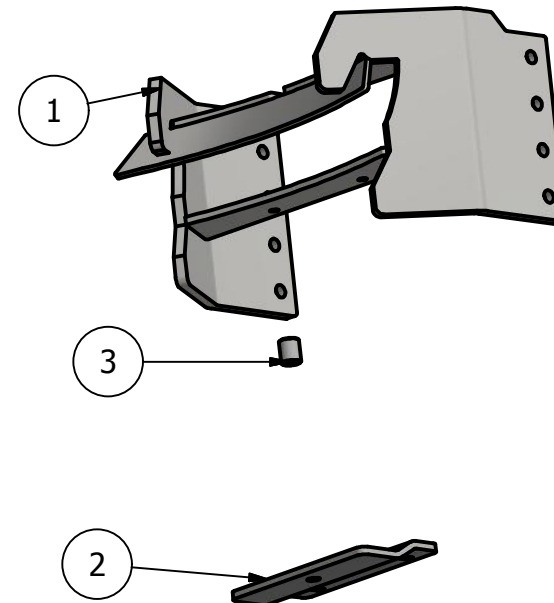

Front Mount Conv. New Holland

TG210, TG230, TG255, TG285
 TG215, TG245, TG275, TG305
 T8010, T8020, T8030, T8040, T8050

Bolt List

QTY	Description	Placement
8	3/4 x 2 1/2 Bolts	Hook to Saddle
1	3/4 x 3 Bolts	Lock Plate to Weight Bracket
9	3/4 in Lock Washers	
9	3/4 in Nuts	
2	1/2 x 2 Bolts	Lock Plate to Hook Bracket
2	1/2 in Lock Washers	
2	1/2 in Nuts	

PARTS LIST

ITEM	QTY	PART NUMBER	DESCRIPTION
1	1	40-1300	NH/GEN Hook
2	1	40-1900	NH/Gen Lock Plate
3	1	40-1901	NH/GEN FM Bushing

Price List
 \$925.00

Limitations may apply. Please
 consult API Sales at 800-288-1117.