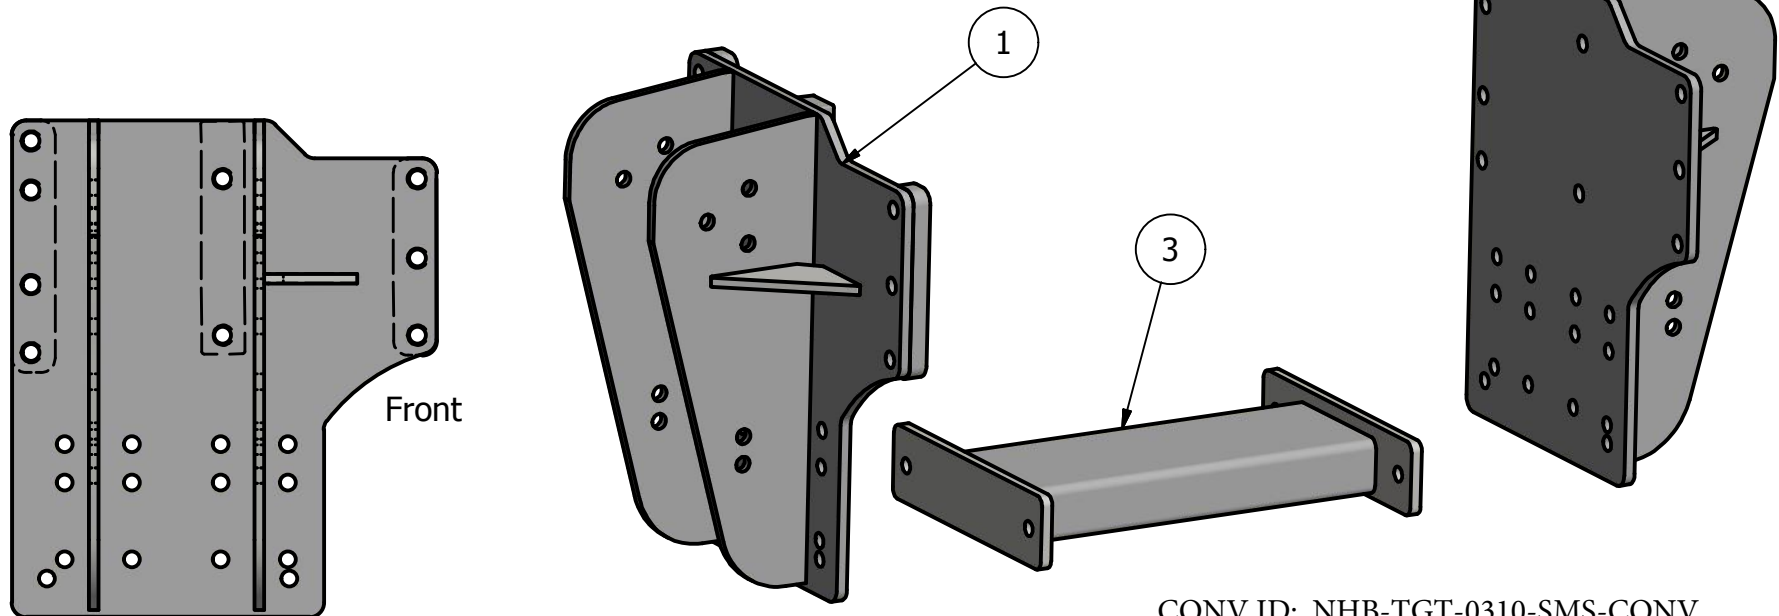

Side Mount Conv. New Holland

TG210,TG230,TG255,TG285
TG215,TG245,TG275,TG305
T8010,T8020,T8030,T8040,T8050

PARTS LIST			
ITEM	QTY	PART NUMBER	DESCRIPTION
1	1	40-1402R	Side Plate RH Terra Glide
2	1	40-1402L	Side Plate LH Terra Glide
3	1	40-1202	New Holland Undertruss TG

Price List
\$1968.00

Limitations may apply.
Please consult API Sales at
800-288-1117.

Bolt List		
QTY	Description	Placement
9	20 mm x 60 mm Bolts	Side Plate to Tractor LH
9	20 mm x 90 mm Bolts	Side Plate to Tractor RH
18	20 mm Harden Flatwashers	
4	3/4 x 2 1/2 Bolts	Side Plates to Undertruss
4	3/4 in Lock Washers	
4	3/4 in Nuts	