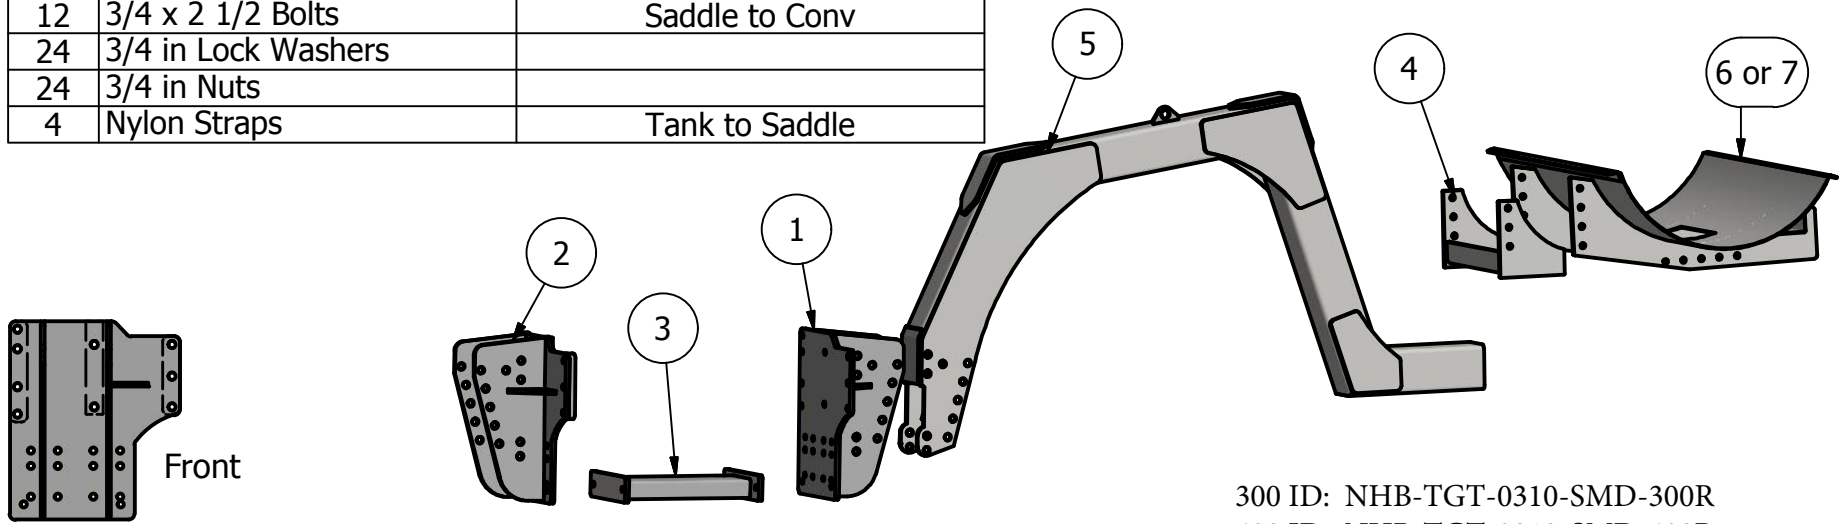

Side Mount Duals New Holland

TG210, TG230, TG255, TG285
TG215, TG245, TG275, TG305
T8010, T8020, T8030, T8040, T8050

PARTS LIST			
ITEM	QTY	PART NUMBER	DESCRIPTION
1	1	40-1405L	Side Plate LH Terra Glide Dual
2	1	40-1405R	Side Plate RH Terra Glide Dual
3	1	40-1202	New Holland Undertruss TG
4	2	20-1800	Saddle Conv.
5	2	20-1029	Extended Dual Tube 12-2012
6	2	20-1011	300 Saddle
7	2	20-1013	400 Saddle

Price List
 300 gal w/Tanks \$9208.00
 400 gal w/Tanks \$9906.00

Limitations may apply. Please
 consult API Sales at
 800-288-1117.

Bolt List		
QTY	Description	Placement
9	20 mm x 60 mm Bolts LH	Side Plate to Tractor
9	20 mm x 90 mm Bolts RH	Side Plate to Tractor
18	20 mm Harden Flatwashers	
4	3/4 x 2 1/2 Bolts	Side Plates to Undertruss
28	1 x 2 1/2 Gr 8 Bolts	Side Plate to Tube
12	1 x 3 Gr 8 Bolts	Side Plate to Tube
40	1 in Lock Washers	
40	1 in Nuts	
4	3/4 x 7 x 9 U Bolts	Conv to Tube
12	3/4 x 2 1/2 Bolts	Saddle to Conv
24	3/4 in Lock Washers	
24	3/4 in Nuts	
4	Nylon Straps	Tank to Saddle

300 ID: NHB-TGT-0310-SMD-300R
 400 ID: NHB-TGT-0310-SMD-400R