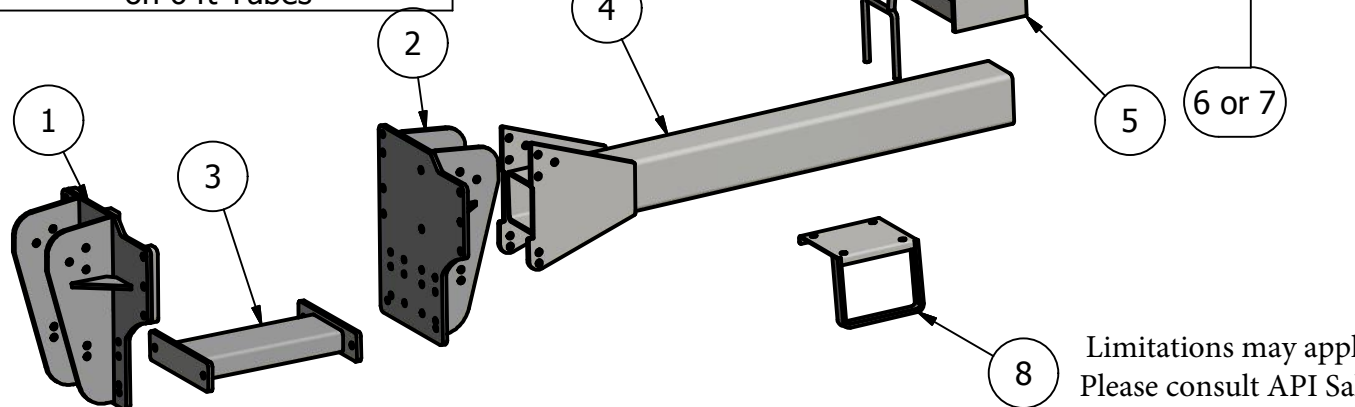

Side Mount New Holland

TG210, TG230, TG255, TG285
TG215, TG245, TG275, TG305

T8010, T8020, T8030, T8040, T8050

300 ID: NHB-TGT-0310-SMS-300R

400 ID: NHB-TGT-0310-SMS-400R

Bolt List

QTY	Description	Placement
9	20 mm x 60 mm Bolts LH	Side Plate to Tractor
9	20 mm x 90 mm Bolts RH	Side Plate to Tractor
18	20 mm Harden Flatwashers	
4	3/4 x 2 1/2 Bolts	Side Plates to Undertruss
20	3/4 x 2 1/2 Bolts	Side plate to Tube
4	3/4 x 7 x 9 U Bolts	Conv to Tube
12	3/4 x 2 1/2 Bolts	Saddle to Conv
56	3/4 in Lock Washers	
56	3/4 in Nuts	
4	Nylon Straps	Tank to Saddle
2	3 M Non Skid Pads	on 6 ft Tubes

PARTS LIST

ITEM	QTY	PART NUMBER	DESCRIPTION
1	1	40-1402R	Side Plate RH Terra Glide
2	1	40-1402L	Side Plate LH Terra Glide
3	1	40-1202	New Holland Undertruss TG
4	2	20-1022	7x7x6' tube
5	2	20-1800	Saddle Conv.
6	2	20-1011	300 Saddle
7	2	20-1013	400 Saddle
8	1	30-1903	Step bottom Bracket
9	1	30-1902	Step Handle

Price List

300 gal w/Tanks $6925.00

400 gal w/Tanks $7596.00

Limitations may apply.
Please consult API Sales
at 800-288-1117.