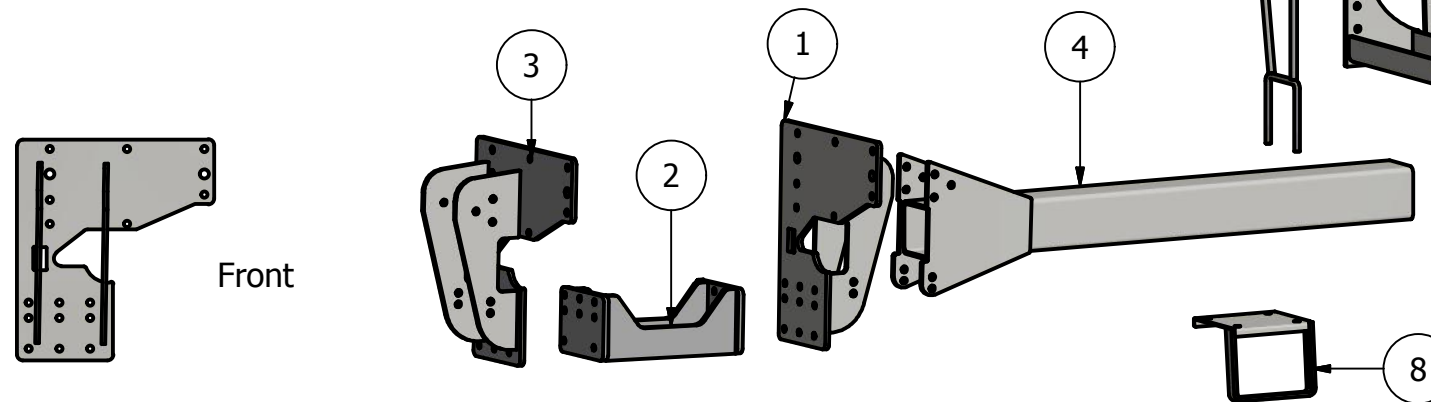

Side Mount New Holland

T8.275, T8.300, T8.330, T8.360, T8.390

Bolt List

QTY	Description	Placement
14	20 mm x 60 mm Bolts	Side Plate to Tractor
14	20 mm Harden Flatwashers	
16	3/4 x 2 1/2 Bolts	Side Plates to Undertruss
20	3/4 x 2 1/2 Bolts	Side plate to Tube
4	3/4 x 7 x 9 U Bolts	Conv to Tube
12	3/4 x 2 1/2 Bolts	Saddle to Conv
56	3/4 in Lock Washers	
56	3/4 in Nuts	
4	Nylon Straps	Tank to Saddle

300 ID: NHB-T8-1114-SMS-300R

400 ID: NHB-T8-1114-SMS-400R

PARTS LIST

ITEM	QTY	PART NUMBER	DESCRIPTION
1	1	40-1403L	NH T8 Side Plate LH 2011
2	1	40-1203	NH T8 Undertruss 2011
3	1	40-1403R	NH T8 Side Plate RH 2011
4	2	20-1022	7x7x6' tube, black
5	2	20-1800	Saddle Conv.
6	2	20-1011	300 Saddle
7	2	20-1013	400 Saddle
8	1	30-1903	Step bottom Bracket
9	1	30-1902	Step Handle