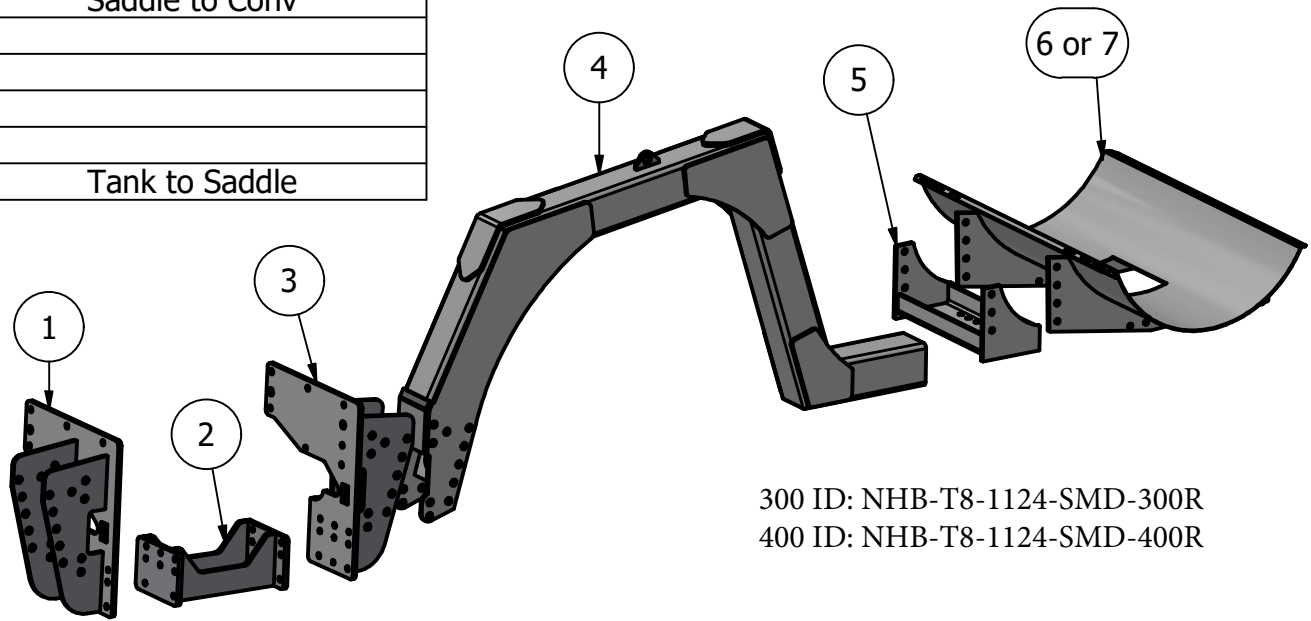

Side Mount Duals New Holland

T8.275, T8.300, T8.320, T8.330
T8.50, T8.360, T8.380, T8.390
T8.410, T8.435

PARTS LIST			
ITEM	QTY	PART NUMBER	DESCRIPTION
1	1	40-1404L	NH T8 Side Plate LH 2013
2	1	40-1203	NH T8 Undertruss 2011
3	1	40-1404R	NH T8 Side Plate RH 2013
4	2	20-1029	Extended Dual Tube 12-2012
5	2	20-1800	Saddle Conv.
6	2	20-1011	300 Saddle
7	2	20-1013	400 Saddle

Limitations may apply. Please consult
API Sales at 800-288-1117.

Price List
300 gal w/Tanks \$9,208.00
400 gal w/Tanks \$9,906.00

Bolt List		
QTY	Description	Placement
14	20 mm x 60 mm Bolts	Side Plate to Tractor
14	20 mm Harden Flatwashers	
16	3/4 x 2 1/2 Bolts	Side Plates to Undertruss
12	1 x 3 Bolts	Side plate to Tube
28	1 x 2 1/2 Bolts	Side plates to Tube
4	3/4 x 7 x 9 U Bolts	Conv to Tube
12	3/4 x 2 1/2 Bolts	Saddle to Conv
40	1 in Lock Washers	
40	1 in Nuts	
36	3/4 in Lock Washers	
36	3/4 in Nuts	
4	Nylon Straps	Tank to Saddle