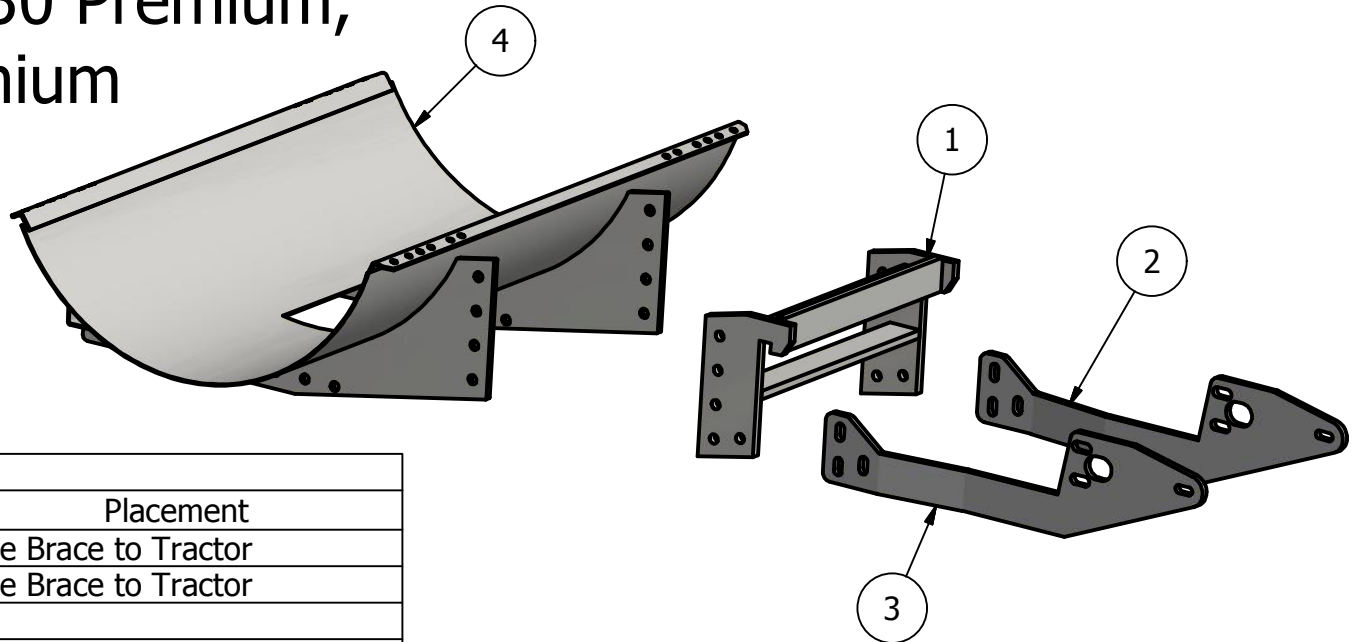

Front Mount with Weight Bracket

John Deere

7220,7320,7420,7520

7130,7230,7330

7130 Premium,7230 Premium,

7330 Premium,7430 Premium,

7530 Premium

PARTS LIST			
ITEM	QTY	PART NUMBER	DESCRIPTION
1	1	10-1302	JD 7000/ 30-60 Hook
2	1	10-1718R	7430 Side Brace with Hook RH
3	1	10-1718L	7430 Side Brace with Hook LH
4	1	10-1011	300 Saddle

Price List

300 Gal w/Tank \$2575.00

Limitations may apply. Please
consult API Sales at 800-288-1117.

300 ID: JD-7000PW-0311-FM-300R

Bolt List

QTY	Description	Placement
4	20mm x 45mm x 10.9 Bolts	Side Brace to Tractor
2	16mm x 45mm x 10.9 Bolts	Side Brace to Tractor
4	20mm Hardened Flatwashers	
2	16mm Hardened Flatwashers	
6	3/4 x 2 1/2 Bolts	Saddle to Hook
4	3/4 x 3 Bolts	Saddle to Hook & Side Brace
10	3/4 Lockwashers	
10	3/4 Nuts	
2	Nylon Straps	