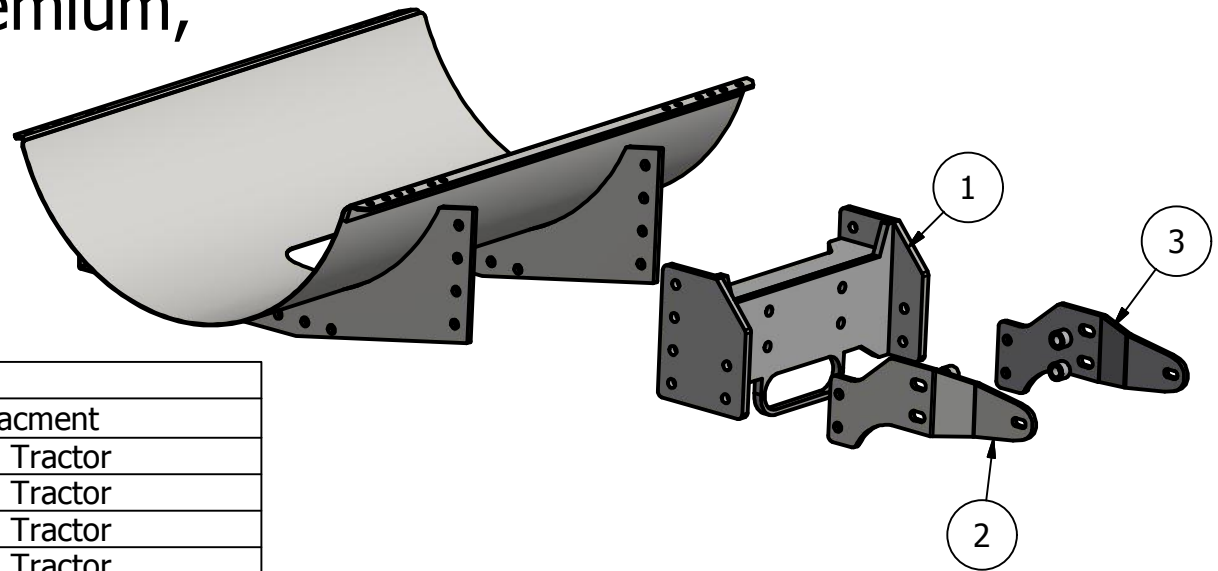

Front Mount W/O Weight Bracket

John Deere
7220,7320,7420,7520
7130,7230,7330

7130 Premium,7230 Premium,
7330 Premium,7430 Premium,
7530 Premium

300 ID: JD-7000PWO-0311-FM-300R

PARTS LIST

ITEM	QTY	PART NUMBER	DESCRIPTION
1	1	10-1303	Front Mount Bracket 7130
2	1	10-1713L	Front Mount side brace LH
3	1	10-1713R	Front Mount side brace RH
4	1	10-1011	300 Saddle, Green

Price List
300 gal w/Tank \$2575.00

Limitations may apply. Please consult
API Sales at 800-288-1117.

Bolt List

QTY	Description	Placment
4	20mm x 110mm x 10.9 Bolts	Side Brace to Tractor
4	20mm x 60mm x 10.9 Bolts	Side Brace to Tractor
2	16mm x 45mm x 10.9 Bolts	Side Brace to Tractor
8	20mm Hardened Flatwashers	Side Brace to Tractor
10	3/4 x 2 1/2 Bolts	Saddle to Front Bracket
2	3/4 x 2 Bolts	2 Bottom Holes Side Brace to Front Bracket
12	3/4 Lockwashers	
12	3/4 Nuts	
2	Nylon Straps	
4	Side Brace Spacer	Side Brace to Side of Tractor