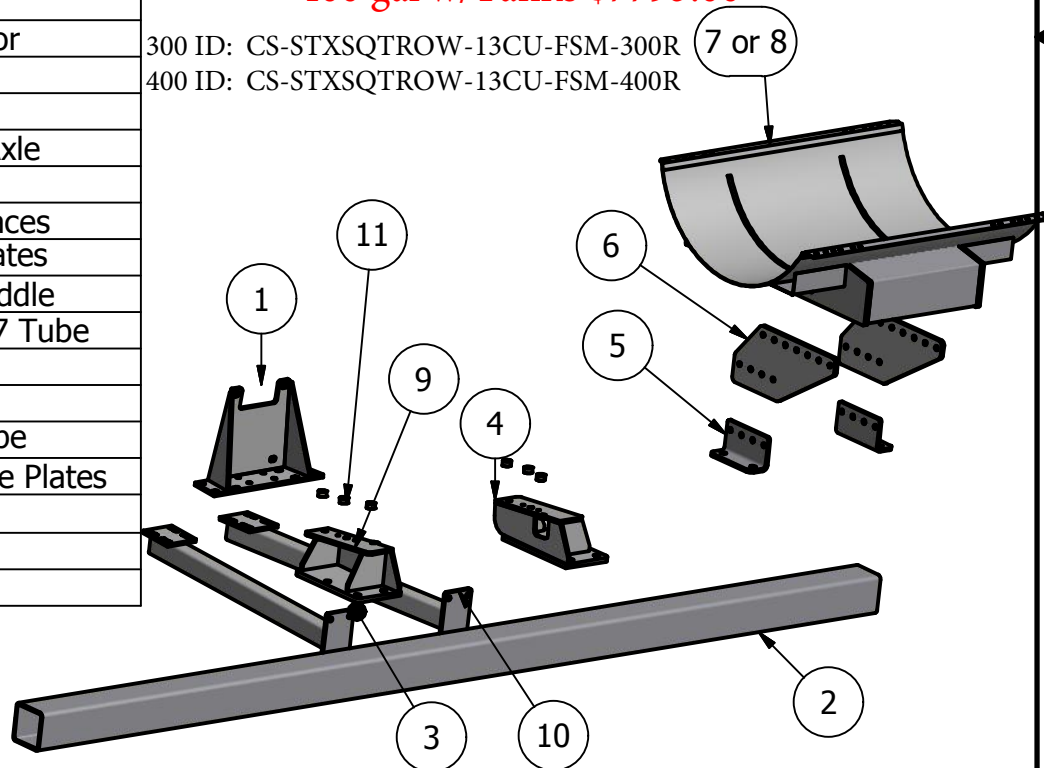

2

1

Front Side Mount Case IH

RowTrac 350QT, 400QT, 450QT, 500QT

Limitations may apply. Please consult API
Sales at 800-288-1117.

PARTS LIST

ITEM	QTY	PART NUMBER	DESCRIPTION
1	1	20-1502	Case STX/Steiger Axle Plate Lg & XL Frame
2	1	20-1025	16 ft Tube
3	1	20-1709R	Axle Brace Tube RH 2011
4	1	20-1608 L	Row Track Tractor Bracket L
5	4	60-1033	4 x 6 Formed Angle x 11 in
6	4	20-1900	Case STX/Steiger Quad Track Tank Ext
7	2	20-1011	300 Saddle
8	2	20-1013	400 Saddle
9	1	20-1608 R	Row Track Tractor Bracket R
10	1	20-1709L	Axle Brace Tube LH 2011
11	6	20-1910	Tool Box Spacer

Bolt List

QTY	Description	Placement
6	20 mm x 90 mm x 10.9 Bolts	Side Plate to Tractor
6	20 mm Nuts	
4	1/2 x 2 1/2 Bolts	Side Plate to Tractor
4	1/2 in Lock Washers	
4	1/2 in Nuts	
4	20 mm x 60 mm x 10.9 Bolts	Axle Plate to Front Axle
10	20 mm Hardened Flat Washers	
8	3/4 x 2 1/2 Bolts	Axle Plate to Side Braces
16	3/4 x 2 1/2 Bolts	Angle to Tank Ext Plates
20	3/4 x 2 1/2 Bolts	Tank ext Plates to Saddle
4	3/4 x 7 x 9 U-bolts	Axle side Braces to 7 x 7 Tube
52	3/4 in Lock Washers	
52	3/4 in Nuts	
4	1 x 7 x 9 U-bolts	Saddle Angle to Tube
4	1 x 7 x 9 U Bolt	7 x 7 Tube to Tractor Side Plates
16	1" Lockwashers	
16	1" Nuts	
4	Nylon Straps	Tank to Saddle

Price List

300 gal w/Tanks $7125.00

400 gal w/Tanks $7795.00

300 ID: CS-STXSQTROW-13CU-FSM-300R
400 ID: CS-STXSQTROW-13CU-FSM-400R

Front

2

1